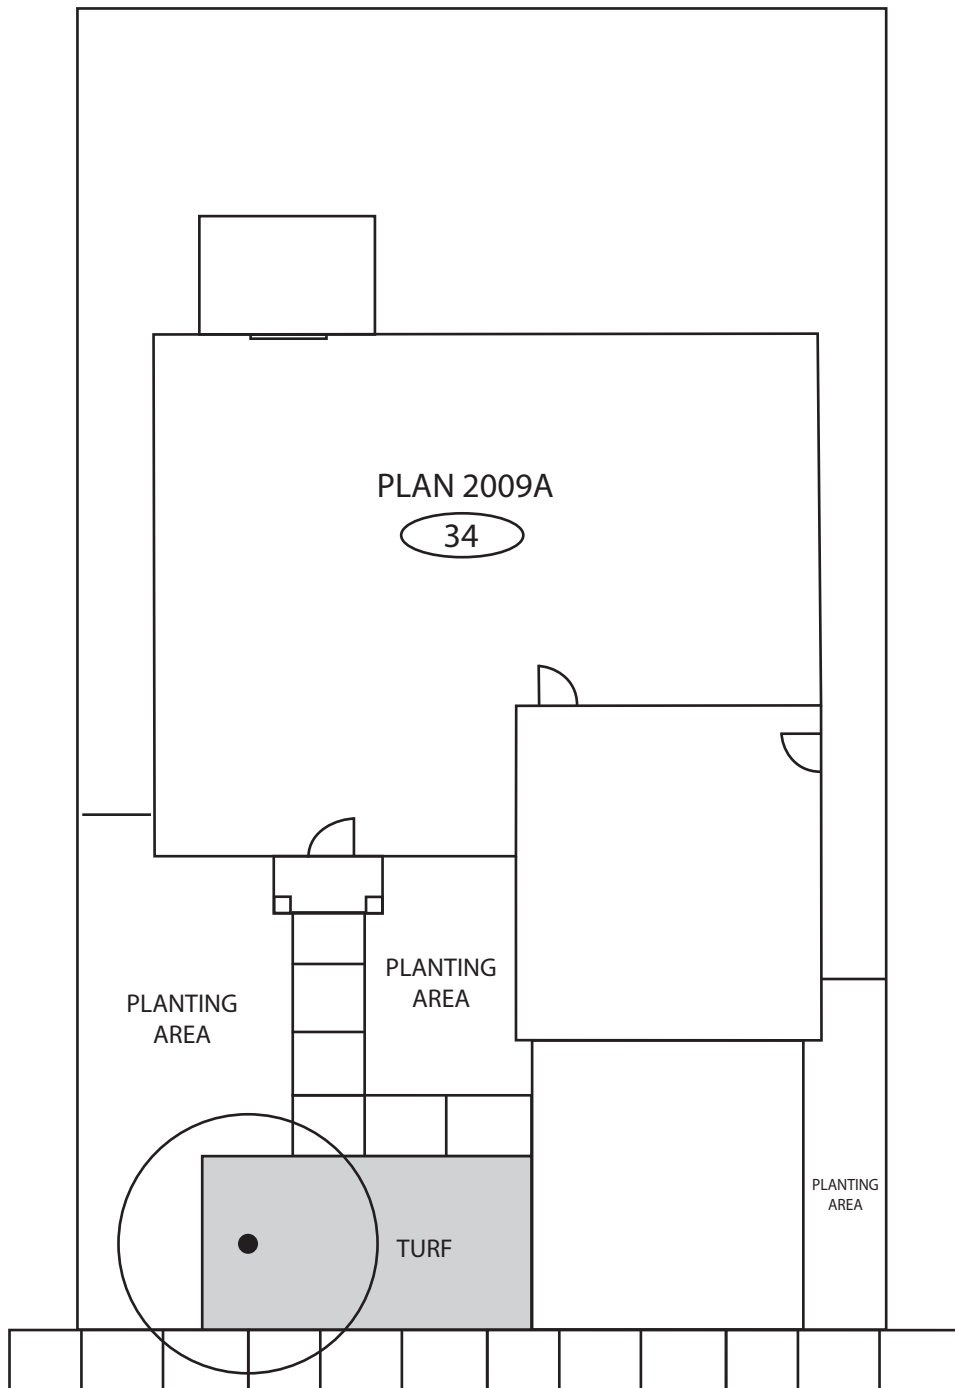

EXAMPLE: PLANTING PLAN FOR DEVELOPER-INSTALLED LANDSCAPES LESS THAN 2,500 S.F.

LOT AREA: 5,000 SF PLANTING AREA: 1,500 SF TURF AREA / % (50% MAX): 400 SF / 27%
IRRIGATION CONTROLLER TYPE: RAINBIRD MODEL BXL W/ RAIN SHUT OFF SWITCH

Plot Plan for: ROSEVILLE SUBDIVISION	321 MAIN STREET ROSEVILLE, CA	LOT 34
---	----------------------------------	--------

Not to scale