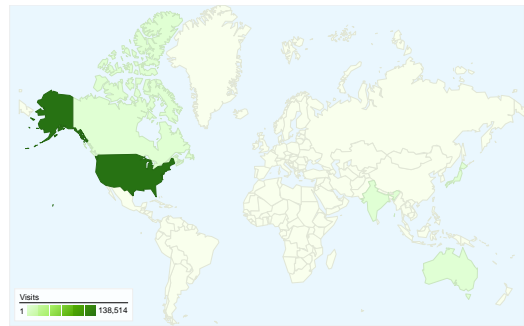

Map Overlay

Traffic Sources Overview

- **Search Engines**
  74,151.00 (52.33%)
- **Direct Traffic**
  48,139.00 (33.97%)
- **Referring Sites**
  19,403.00 (13.69%)

Content Overview

Pages	Pageviews	% Pageviews
/default.asp	49,460	12.60%
/library/default.asp	35,572	9.07%
/jobs/default.asp	23,578	6.01%
/library/public_computers.asp	13,761	3.51%
/search/default.asp	8,704	2.22%