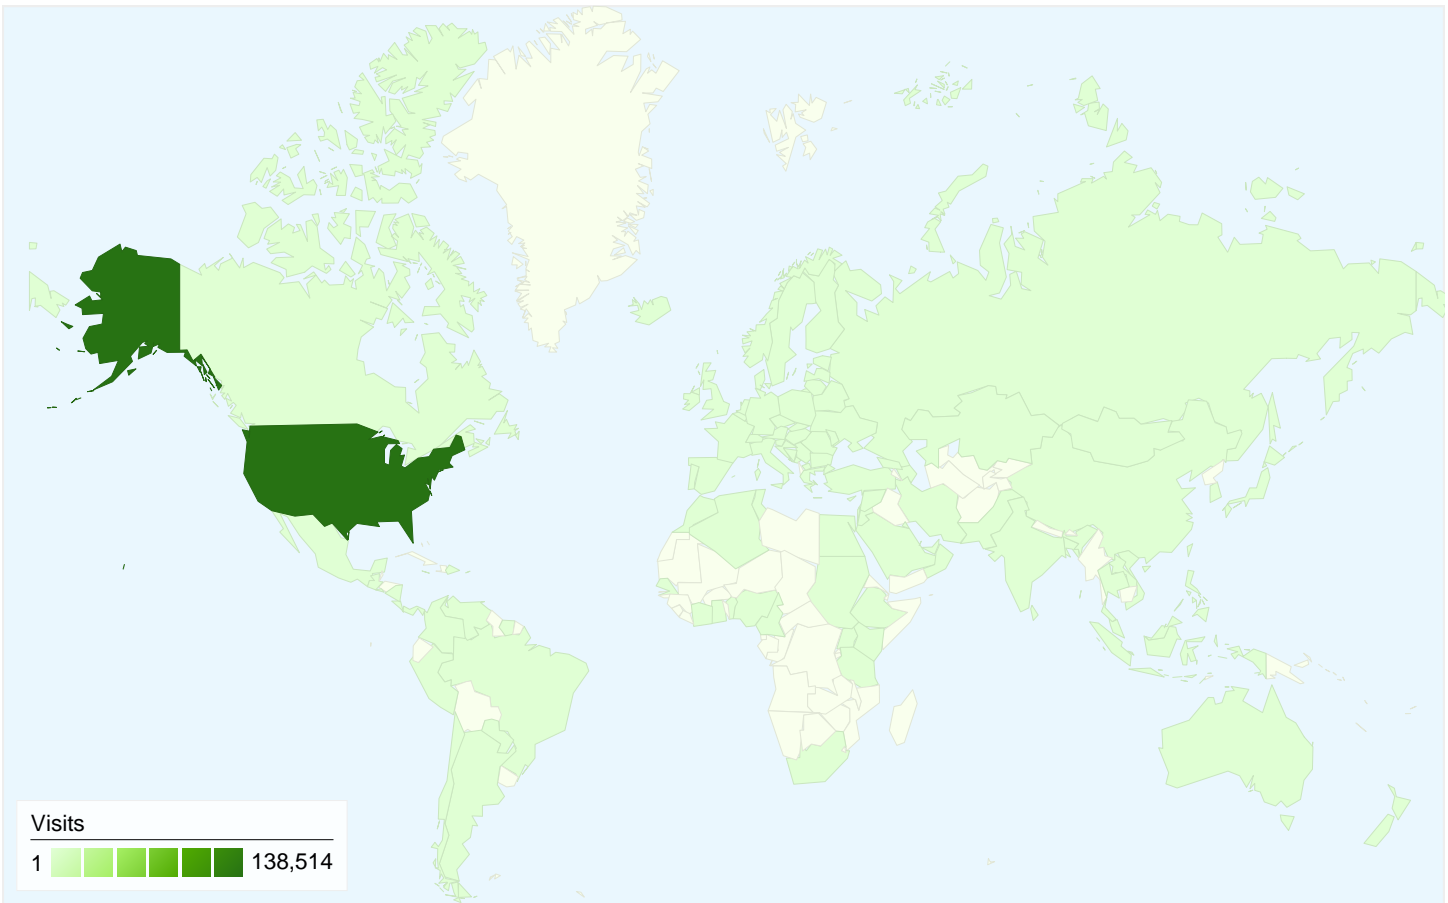

Visitors
91,322

Map Overlay

Traffic Sources Overview

- **Search Engines**
74,151.00 (52.33%)
- **Direct Traffic**
48,139.00 (33.97%)
- **Referring Sites**
19,403.00 (13.69%)

Content Overview

Pages	Pageviews	% Pageviews
/default.asp	49,460	12.60%
/library/default.asp	35,572	9.07%
/jobs/default.asp	23,578	6.01%
/library/public_computers.asp	13,761	3.51%
/search/default.asp	8,704	2.22%

91,322 people visited this site

141,693 Visits

91,322 Absolute Unique Visitors

392,406 Pageviews

2.77 Average Pageviews

00:01:51 Time on Site

49.20% Bounce Rate

44.66% New Visits

Traffic Sources Overview

Sep 1, 2010 - Sep 30, 2010

Comparing to: Site

All traffic sources sent a total of 141,693 visits

-  33.97% Direct Traffic
-  13.69% Referring Sites
-  52.33% Search Engines

- Search Engines
74,151.00 (52.33%)
- Direct Traffic
48,139.00 (33.97%)
- Referring Sites
19,403.00 (13.69%)

141,693 visits came from 120 countries/territories

Site Usage						
Visits	Pages/Visit	Avg. Time on Site	% New Visits	Bounce Rate		
141,693 % of Site Total: 100.00%	2.77 Site Avg: 2.77 (0.00%)	00:01:51 Site Avg: 00:01:51 (0.00%)	44.65% Site Avg: 44.66% (-0.02%)	49.20% Site Avg: 49.20% (0.00%)		
Country/Territory	Visits	Pages/Visit	Avg. Time on Site	% New Visits	Bounce Rate	
United States	138,514	2.79	00:01:52	43.72%	48.88%	
Canada	419	2.49	00:01:24	79.00%	54.65%	
Japan	280	2.07	00:00:16	92.86%	30.36%	
Australia	236	1.30	00:00:18	58.05%	82.20%	
India	235	2.40	00:01:20	82.55%	55.74%	
Italy	203	1.54	00:00:27	93.60%	74.38%	
United Kingdom	201	1.76	00:01:00	88.56%	72.14%	
Philippines	197	2.08	00:01:08	91.37%	58.38%	
Germany	114	2.06	00:01:07	91.23%	69.30%	