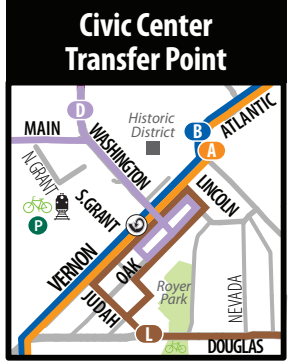

Legend

- Transfer Point
- Placer County Transit
- Sacramento Regional Transit
- Amtrak Station
- Park & Ride Lot
- Bike Lockers
- Monday – Saturday Service
- Weekday Peak-Hour Service
- Weekday Service
- Deviated Service By Request

- Route A • See pages 12–13
- Route B • See pages 14–15
- Route C • See page 16
- Route D • See page 18
- Route E • See page 20
- Route F • See page 17
- Route G • See page 21
- Route L • See page 22–23
- Route M • See page 24–25
- Route R • See page 26
- Route S • See page 27

Louis/Orlando Transit Center