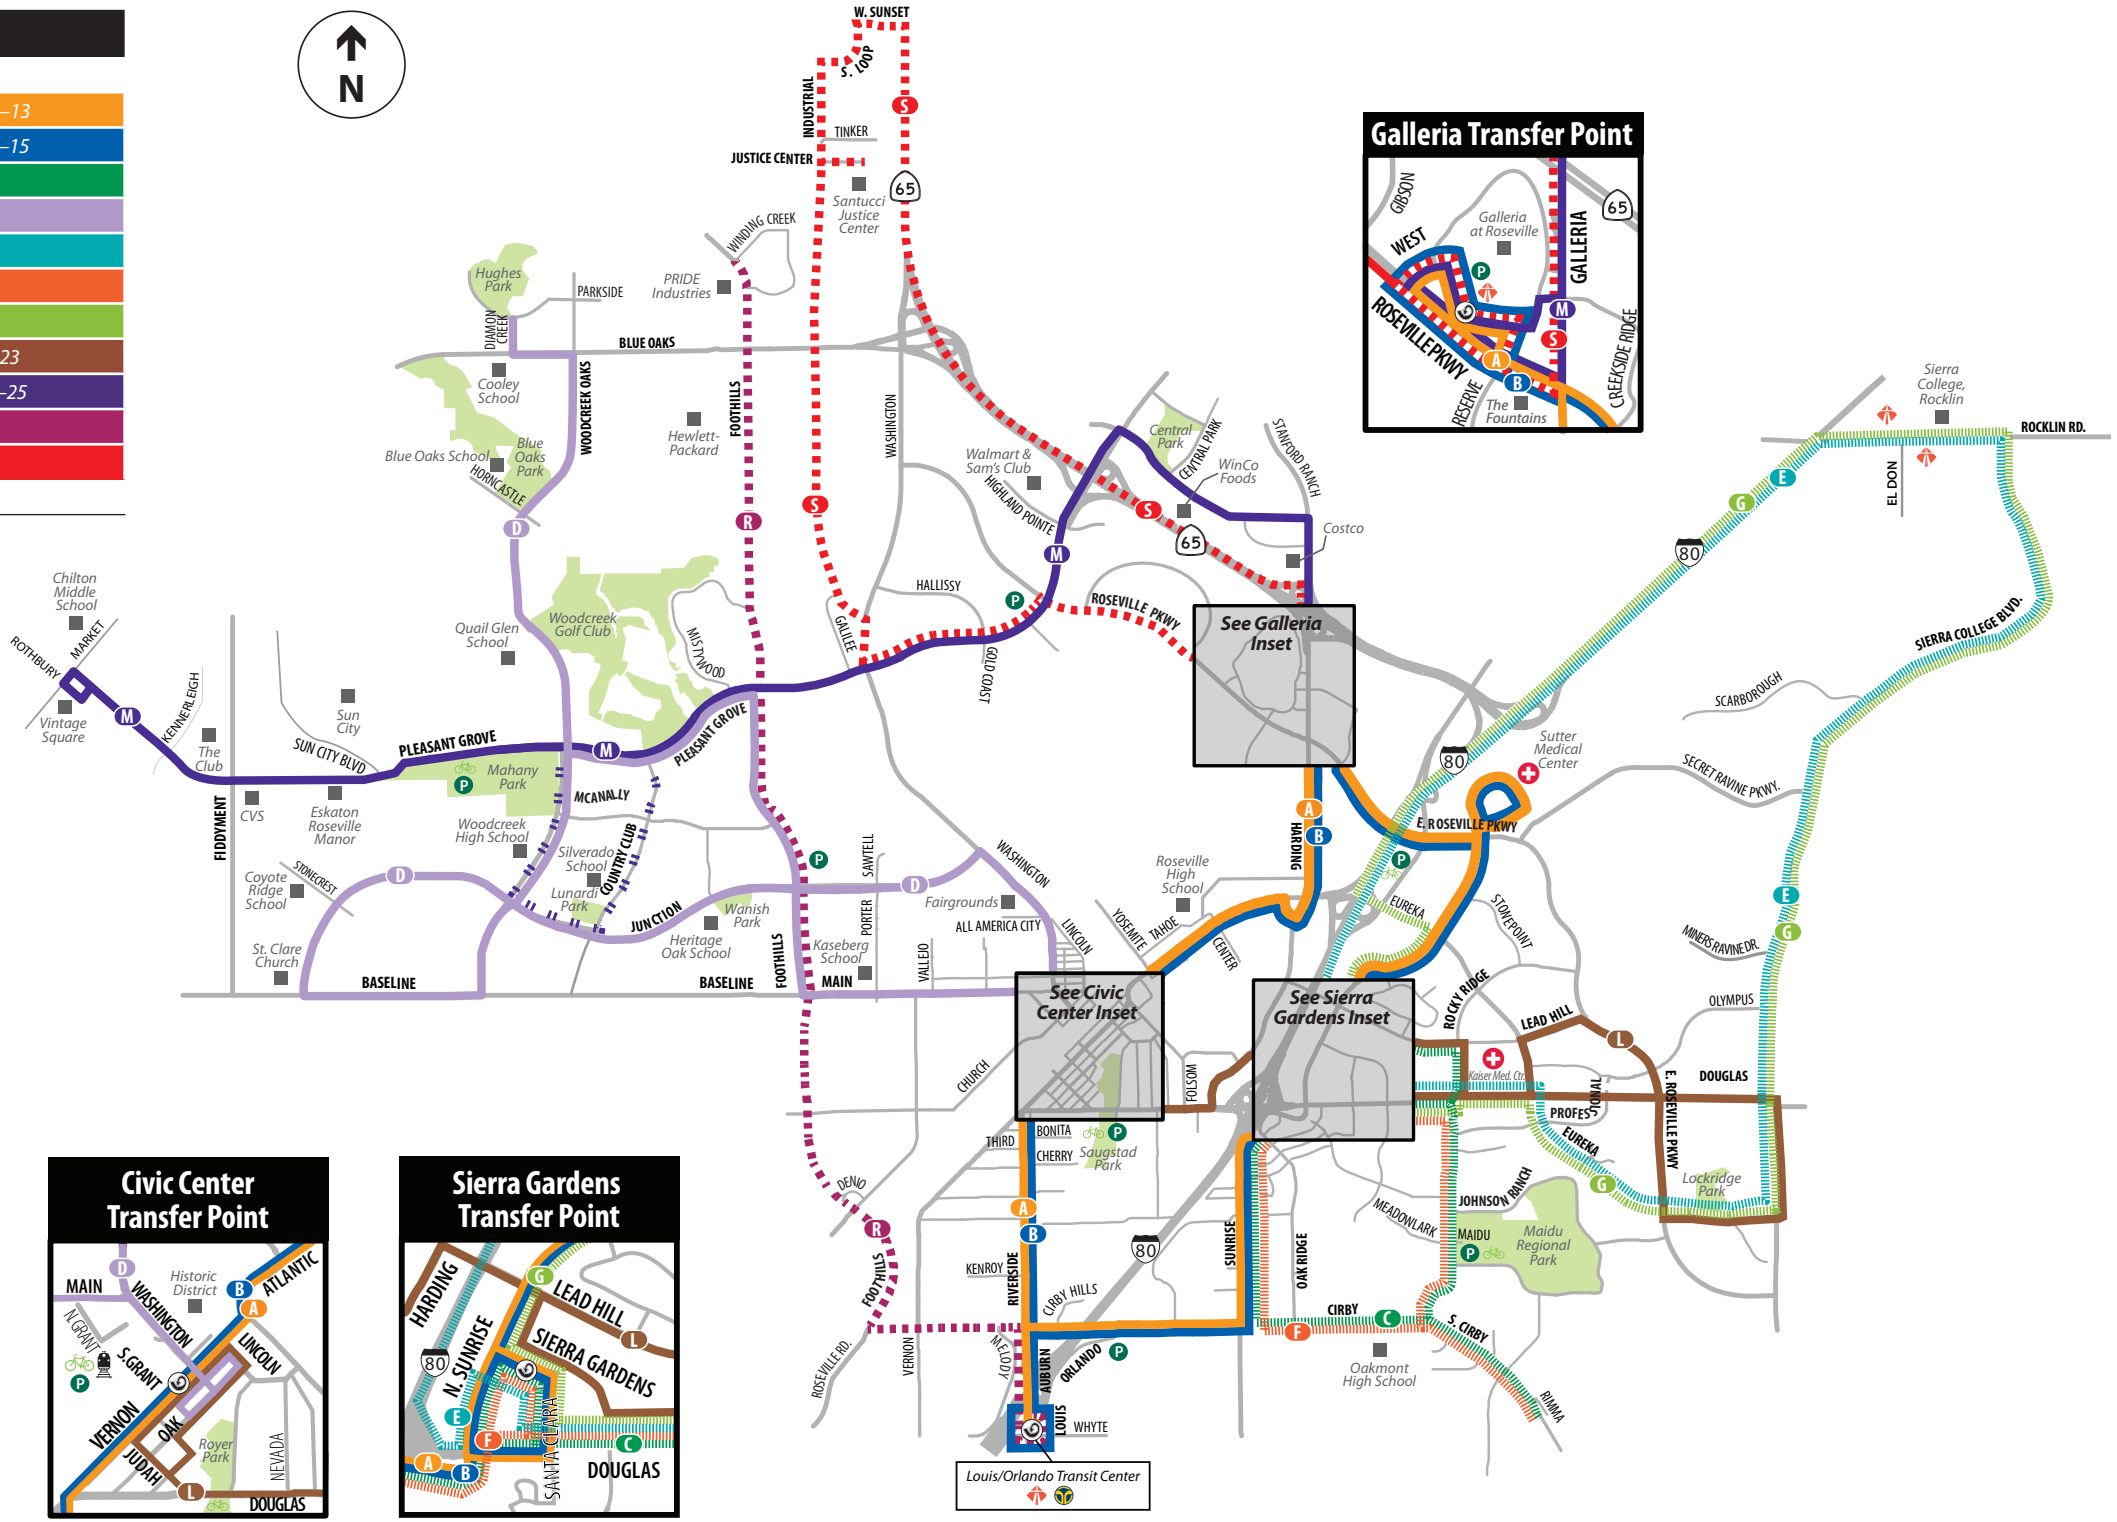

Legend

- Transfer Point
- Placer County Transit
- Sacramento Regional Transit
- Amtrak Station
- Park & Ride Lot
- Bike Lockers
- Monday – Saturday Service
- Weekday Peak-Hour Service
- Weekday Service
- Deviated Service By Request

- Route A • See pages 12–13
- Route B • See pages 14–15
- Route C • See page 16
- Route D • See page 18
- Route E • See page 20
- Route F • See page 17
- Route G • See page 21
- Route L • See page 22–23
- Route M • See page 24–25
- Route R • See page 26
- Route S • See page 27

Louis/Orlando Transit Center