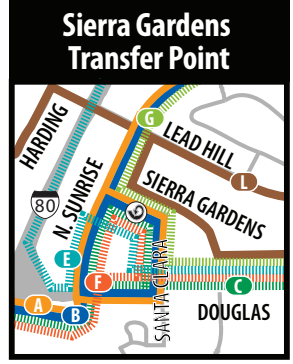

Legend

- Transfer Point
- Placer County Transit
- Sacramento Regional Transit
- Amtrak Station
- Park & Ride Lot
- Bike Lockers
- Monday – Saturday Service
- Weekday Peak-Hour Service
- Weekday Service
- Deviated Service By Request

- Route A • See pages 12–13
- Route B • See pages 14–15
- Route C • See page 16
- Route D • See page 18
- Route E • See page 20
- Route F • See page 17
- Route G • See page 21
- Route L • See page 22–23
- Route M • See page 24–25
- Route R • See page 26
- Route S • See page 27

Louis/Orlando Transit Center