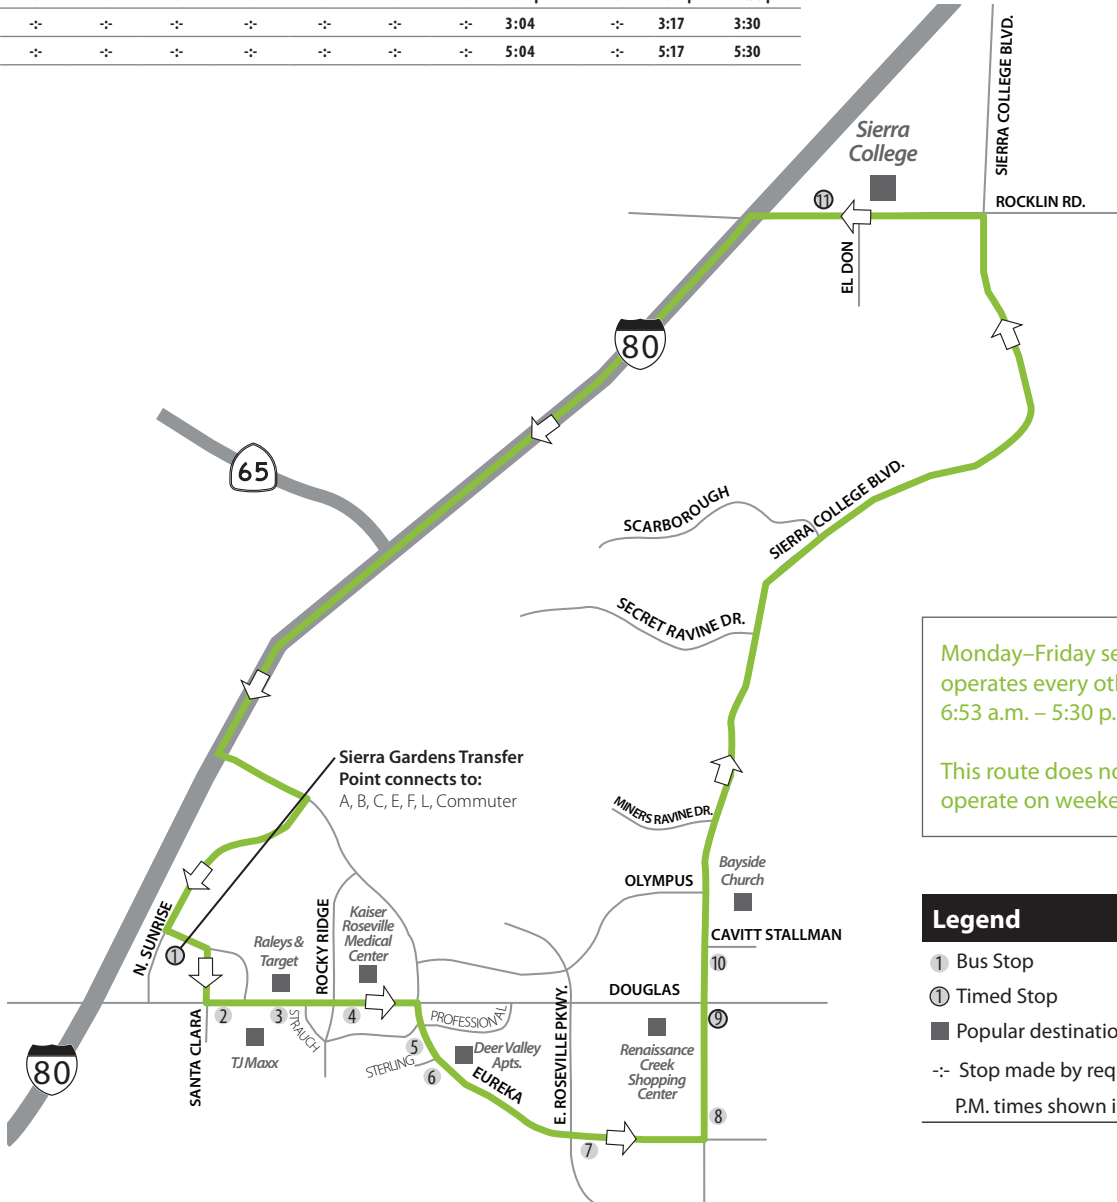

1	2	3	4	5	6	7	8	9	10	11	1
DEPART Sierra Gardens Transfer Point	Douglas at Santa Clara	Douglas before Strauch	Douglas at Rocky Ridge	Eureka at Professional	Eureka past Sterling	Eureka at E. Roseville Pkwy.	Sierra College Blvd. at Eureka	Sierra College Blvd. before Douglas	Sierra College Blvd. before Cavitt Stallman	Rocklin Rd. at Sierra College Rocklin campus	ARRIVE Sierra Gardens Transfer Point

6:53 am	-:-	-:-	-:-	-:-	-:-	-:-	-:-	7:04 am	-:-	7:17 am	7:30 am
8:53	-:-	-:-	-:-	-:-	-:-	-:-	-:-	9:04	-:-	9:17	9:30
10:53	-:-	-:-	-:-	-:-	-:-	-:-	-:-	11:04	-:-	11:17	11:30
<b>12:53 pm</b>	-:-	-:-	-:-	-:-	-:-	-:-	-:-	<b>1:04 pm</b>	-:-	<b>1:17 pm</b>	<b>1:30 pm</b>
2:53	-:-	-:-	-:-	-:-	-:-	-:-	-:-	3:04	-:-	3:17	3:30
4:53	-:-	-:-	-:-	-:-	-:-	-:-	-:-	5:04	-:-	5:17	5:30

Sierra Gardens Transfer Point connects to:  
A, B, C, E, F, L, Commuter

Monday–Friday service operates every other hour, 6:53 a.m. – 5:30 p.m.  
This route does not operate on weekends.

**Legend**

- ① Bus Stop
- ⌚ Timed Stop
- Popular destinations
- :- Stop made by request
- P.M. times shown in **bold**