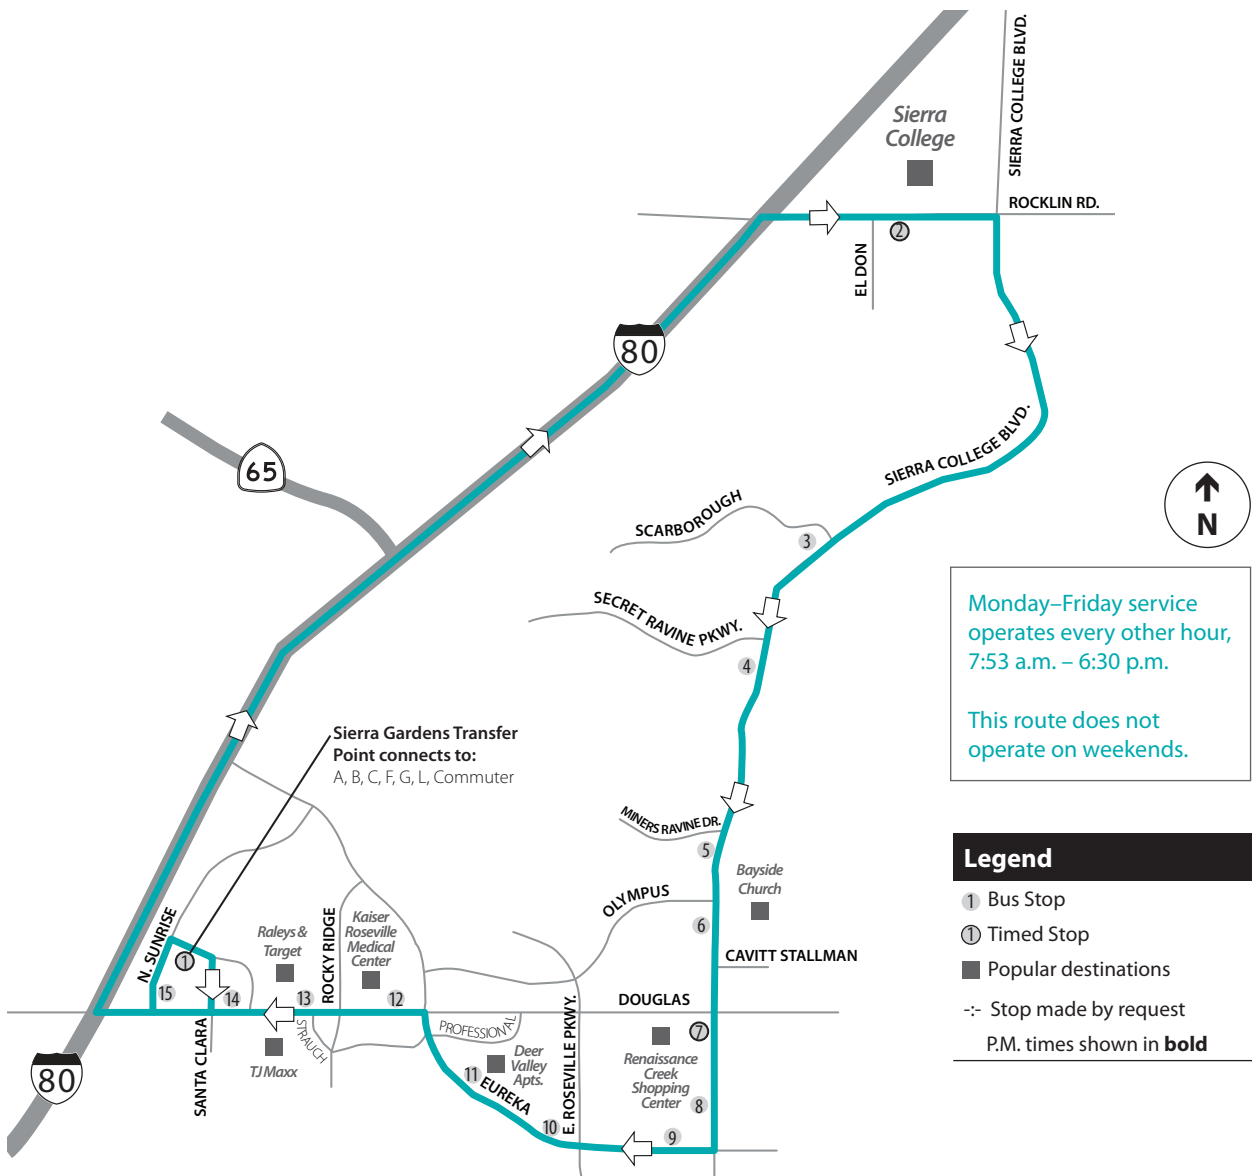

1	2	3	4	5	6	7	8	9	10	11	12	13	14	15	1
DEPART Sierra Gardens Transfer Point	Rocklin Rd. at El Don (Sierra College Rocklin campus)	Sierra College Blvd. at Scarborough	Sierra College Blvd. at Secret Ravine Pkwy.	Sierra College Blvd. at Miners Ravine Dr.	Sierra College Blvd. at Olympus	Sierra College Blvd. at Douglas	Sierra College Blvd. before Eureka	Eureka at Sierra College Blvd.	Eureka at E. Roseville Pkwy.	Eureka at Deer Valley Apts.	Douglas at Eureka	Douglas at Rocky Ridge	Douglas before Santa Clara	N. Sunrise past Douglas	ARRIVE Sierra Gardens Transfer Point
7:53 am	8:05 am	-:-	-:-	-:-	-:-	8:15 am	-:-	-:-	-:-	-:-	-:-	-:-	-:-	-:-	8:30 am
9:53	10:05	-:-	-:-	-:-	-:-	10:15	-:-	-:-	-:-	-:-	-:-	-:-	-:-	-:-	10:30
11:53	12:05 pm	-:-	-:-	-:-	-:-	12:15 pm	-:-	-:-	-:-	-:-	-:-	-:-	-:-	-:-	12:30 pm
1:53 pm	2:05	-:-	-:-	-:-	-:-	2:15	-:-	-:-	-:-	-:-	-:-	-:-	-:-	-:-	2:30
3:53	4:05	-:-	-:-	-:-	-:-	4:15	-:-	-:-	-:-	-:-	-:-	-:-	-:-	-:-	4:30
5:53	6:05	-:-	-:-	-:-	-:-	6:15	-:-	-:-	-:-	-:-	-:-	-:-	-:-	-:-	6:30

Monday–Friday service operates every other hour, 7:53 a.m. – 6:30 p.m.

This route does not operate on weekends.