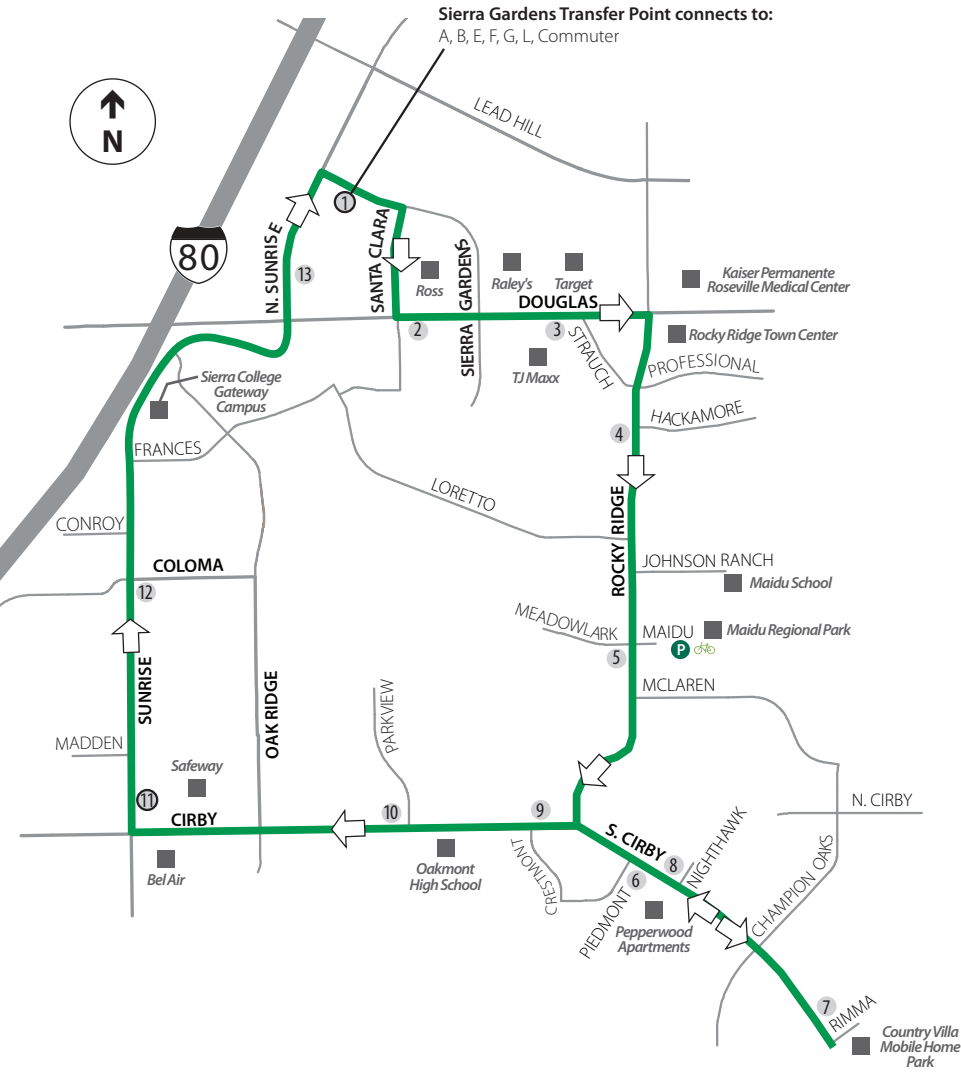

16 LOCAL ROUTE C • Rocky Ridge, Cirby, Sunrise, Sierra Gardens

① DEPART Sierra Gardens Transfer Point	② Douglas at Santa Clara	③ Douglas before Strauch	④ Rocky Ridge at Hackamore	⑤ Rocky Ridge at Meadowlark	⑥ S. Cirby past Piedmont	⑦ S. Cirby past Rimma	⑧ S. Cirby at Nighthawk	⑨ Cirby at Rocky Ridge	⑩ Cirby at Parkview	⑪ DEPART Sunrise at Cirby	⑫ Sunrise before Coloma	⑬ N. Sunrise past Douglas	① ARRIVE Sierra Gardens Transfer Point
6:30 am	-:-	-:-	-:-	-:-	-:-	-:-	-:-	-:-	-:-	6:44 am	-:-	-:-	6:53 am
8:30	-:-	-:-	-:-	-:-	-:-	-:-	-:-	-:-	-:-	8:44	-:-	-:-	8:53
10:30	-:-	-:-	-:-	-:-	-:-	-:-	-:-	-:-	-:-	10:44	-:-	-:-	10:53
12:30 pm	-:-	-:-	-:-	-:-	-:-	-:-	-:-	-:-	-:-	12:44 pm	-:-	-:-	12:53 pm
2:30	-:-	-:-	-:-	-:-	-:-	-:-	-:-	-:-	-:-	2:44	-:-	-:-	2:53
4:30	-:-	-:-	-:-	-:-	-:-	-:-	-:-	-:-	-:-	4:44	-:-	-:-	4:53
6:30	-:-	-:-	-:-	-:-	-:-	-:-	-:-	-:-	-:-	6:44	-:-	-:-	6:53

Monday–Friday service operates every other hour, 6:30 a.m. – 6:53 p.m.

This route does not operate on weekends.

Legend

- ① Bus Stop
- ① Timed Stop
- P Park & Ride Lot
- 🚲 Bike Lockers
- Popular destinations
- :- Stop made by request

P.M. times shown in **bold**