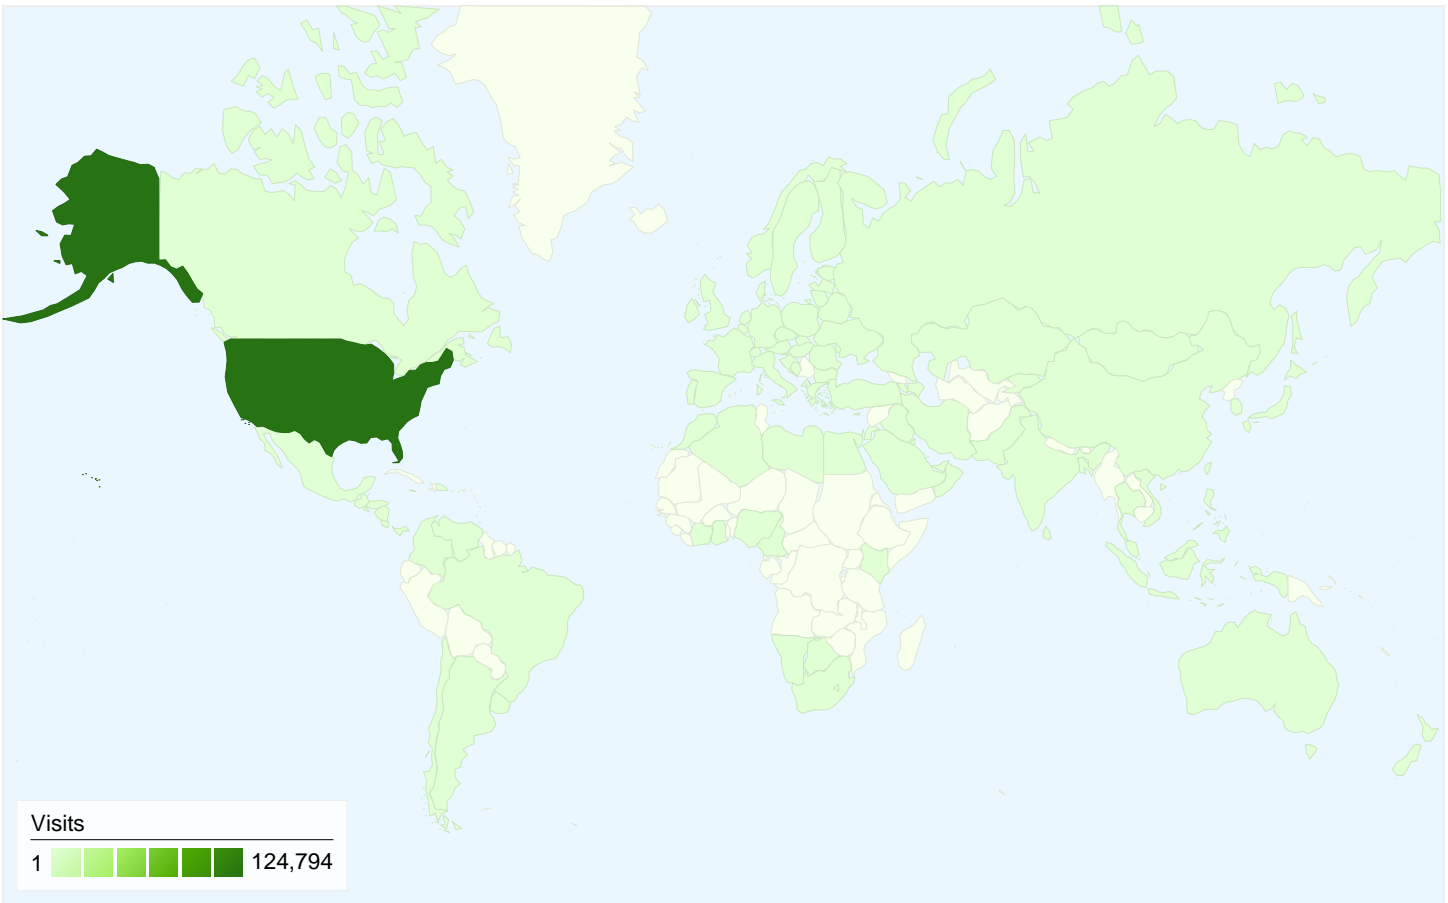

Visitors
78,750

Map Overlay

Traffic Sources Overview

- **Search Engines**
66,708.00 (52.53%)
- **Direct Traffic**
43,955.00 (34.61%)
- **Referring Sites**
16,337.00 (12.86%)
- **Other**
1 (> 0.00%)

Content Overview

Traffic Sources Overview

Feb 1, 2010 - Feb 28, 2010

Comparing to: Site

All traffic sources sent a total of 127,001 visits

-  **34.61%** Direct Traffic
-  **12.86%** Referring Sites
-  **52.53%** Search Engines

127,001 visits came from 109 countries/territories

Site Usage						
Visits	Pages/Visit	Avg. Time on Site	% New Visits	Bounce Rate		
127,001 % of Site Total: 100.00%	2.68 Site Avg: 2.68 (0.00%)	00:02:04 Site Avg: 00:02:04 (0.00%)	46.57% Site Avg: 46.55% (0.03%)	53.65% Site Avg: 53.65% (0.00%)		
Country/Territory	Visits	Pages/Visit	Avg. Time on Site	% New Visits	Bounce Rate	
United States	124,794	2.69	00:02:05	45.94%	53.36%	
Canada	427	2.09	00:01:20	78.45%	62.53%	
India	221	2.36	00:01:29	71.95%	57.47%	
Australia	175	1.34	00:00:32	73.71%	89.14%	
Italy	151	1.57	00:00:30	88.08%	86.09%	
United Kingdom	133	1.96	00:01:11	88.72%	70.68%	
Philippines	106	1.82	00:01:37	83.96%	66.04%	
Germany	72	2.94	00:02:18	79.17%	58.33%	
Japan	49	2.84	00:02:31	69.39%	51.02%	