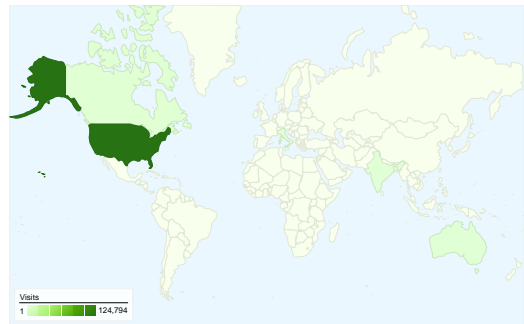

Site Usage

127,001 Visits

53.65% Bounce Rate

340,627 Pageviews

00:02:04 Avg. Time on Site

2.68 Pages/Visit

46.55% % New Visits

Visitors Overview

Visitors
78,750

Map Overlay

Traffic Sources Overview

- **Search Engines**
66,708.00 (52.53%)
- **Direct Traffic**
43,955.00 (34.61%)
- **Referring Sites**
16,337.00 (12.86%)
- **Other**
1 (> 0.00%)

Content Overview

Traffic Sources Overview

Feb 1, 2010 - Feb 28, 2010

Comparing to: Site

All traffic sources sent a total of 127,001 visits

-  **34.61%** Direct Traffic
-  **12.86%** Referring Sites
-  **52.53%** Search Engines

127,001 visits came from 109 countries/territories

Site Usage						
Visits	Pages/Visit	Avg. Time on Site	% New Visits	Bounce Rate		
127,001 % of Site Total: 100.00%	2.68 Site Avg: 2.68 (0.00%)	00:02:04 Site Avg: 00:02:04 (0.00%)	46.57% Site Avg: 46.55% (0.03%)	53.65% Site Avg: 53.65% (0.00%)		
Country/Territory	Visits	Pages/Visit	Avg. Time on Site	% New Visits	Bounce Rate	
United States	124,794	2.69	00:02:05	45.94%	53.36%	
Canada	427	2.09	00:01:20	78.45%	62.53%	
India	221	2.36	00:01:29	71.95%	57.47%	
Australia	175	1.34	00:00:32	73.71%	89.14%	
Italy	151	1.57	00:00:30	88.08%	86.09%	
United Kingdom	133	1.96	00:01:11	88.72%	70.68%	
Philippines	106	1.82	00:01:37	83.96%	66.04%	
Germany	72	2.94	00:02:18	79.17%	58.33%	
Japan	49	2.84	00:02:31	69.39%	51.02%	