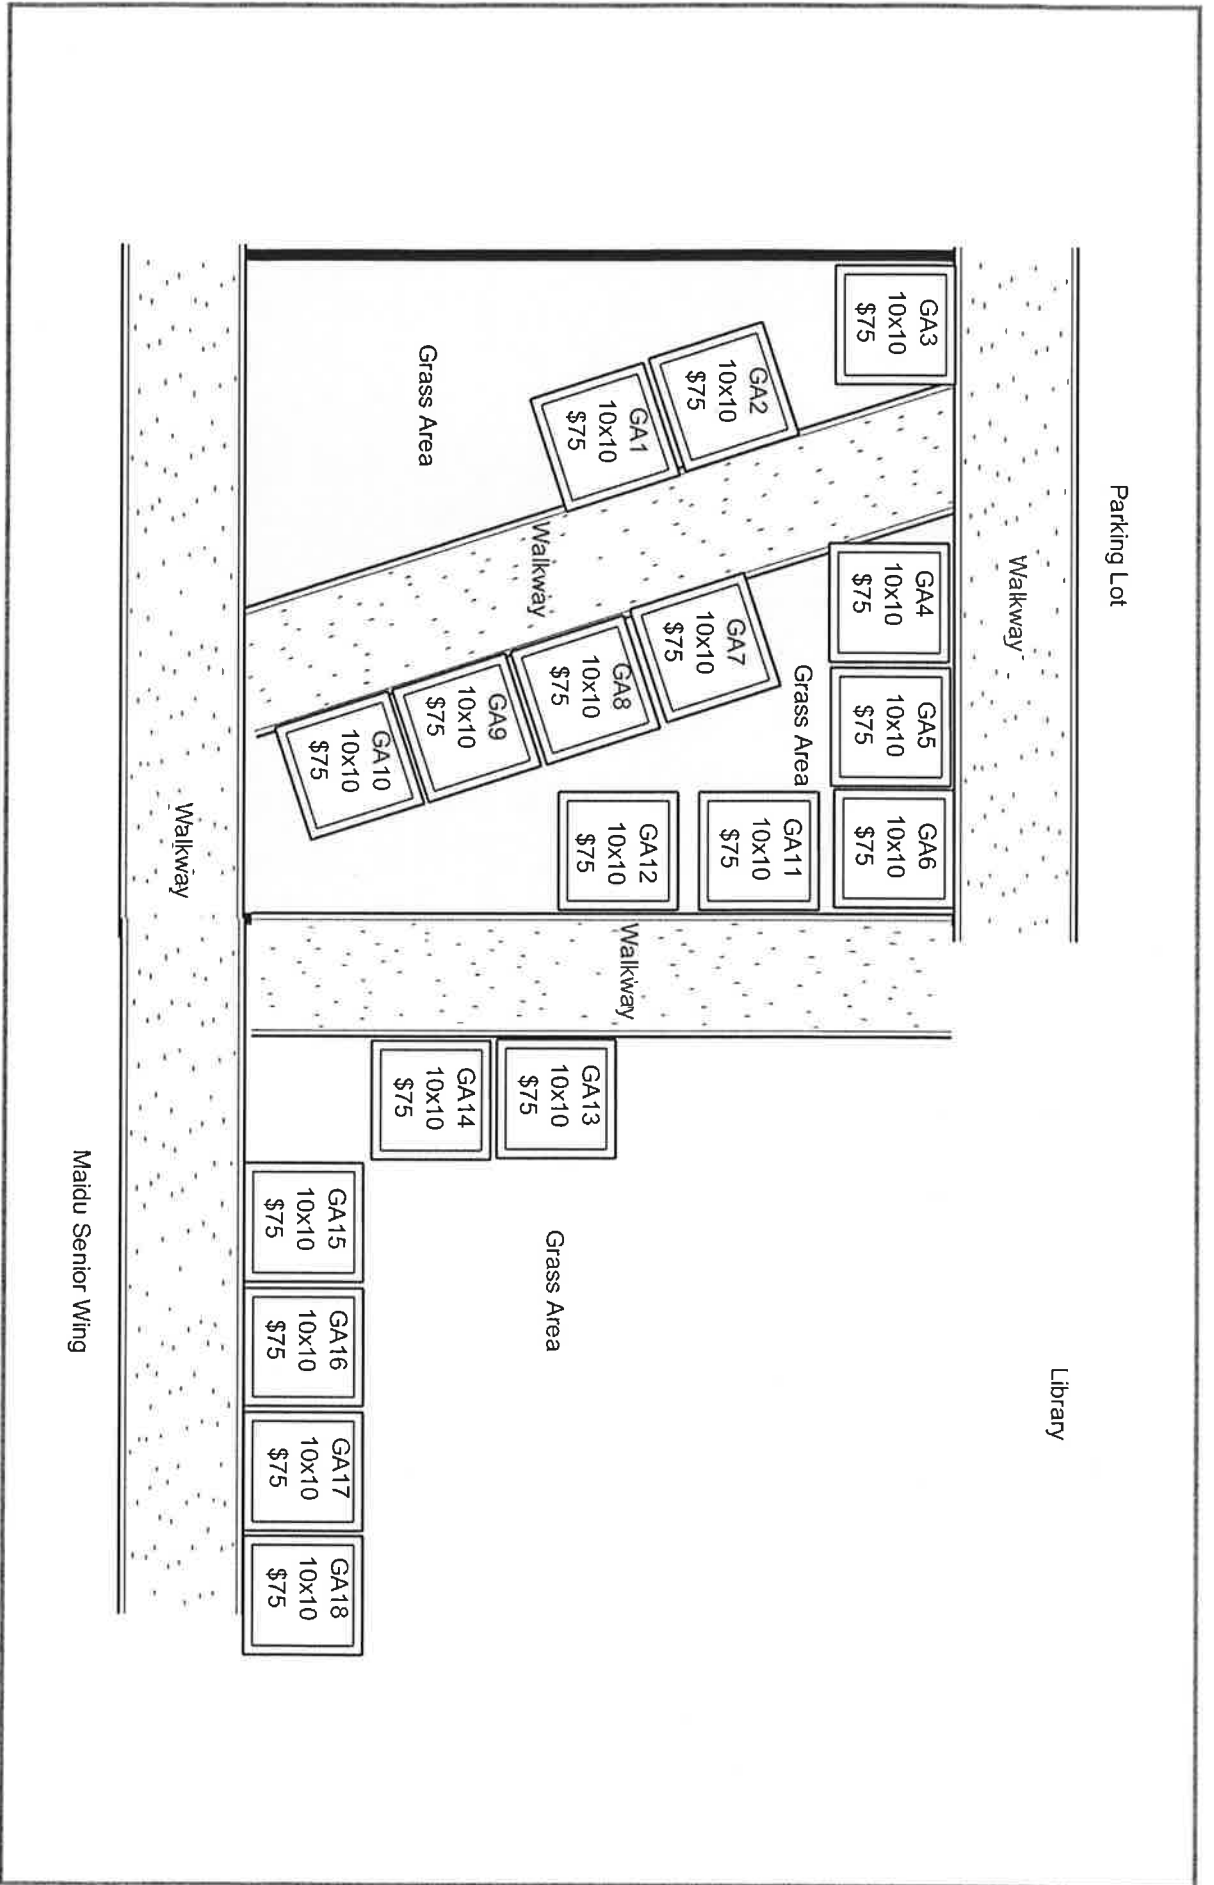

Circular Driveway - North Pole

Created for Craft Fair by denise watry

This floor plan is a representation and should not be relied on exclusively. Measurements should be verified to ensure accuracy.

powered by 2020 covia

MAKE ROOM

Covered Walkway - North Pole

Created for Craft Fair by Denise Watry

powered by 2020 loovia

URBAN BARN

RIGHT AT HOME

THE MAKE ROOM

This floor plan is a representation and should not be relied on exclusively. Measurements should be verified to ensure accuracy.

Grass Area 1 - North Pole

Created by denise watry

This floor plan is a representation and should not be relied on exclusively. Measurements should be verified to ensure accuracy.

powered by 2020 Icovia

URBAN BARN
RIGHT AT HOME