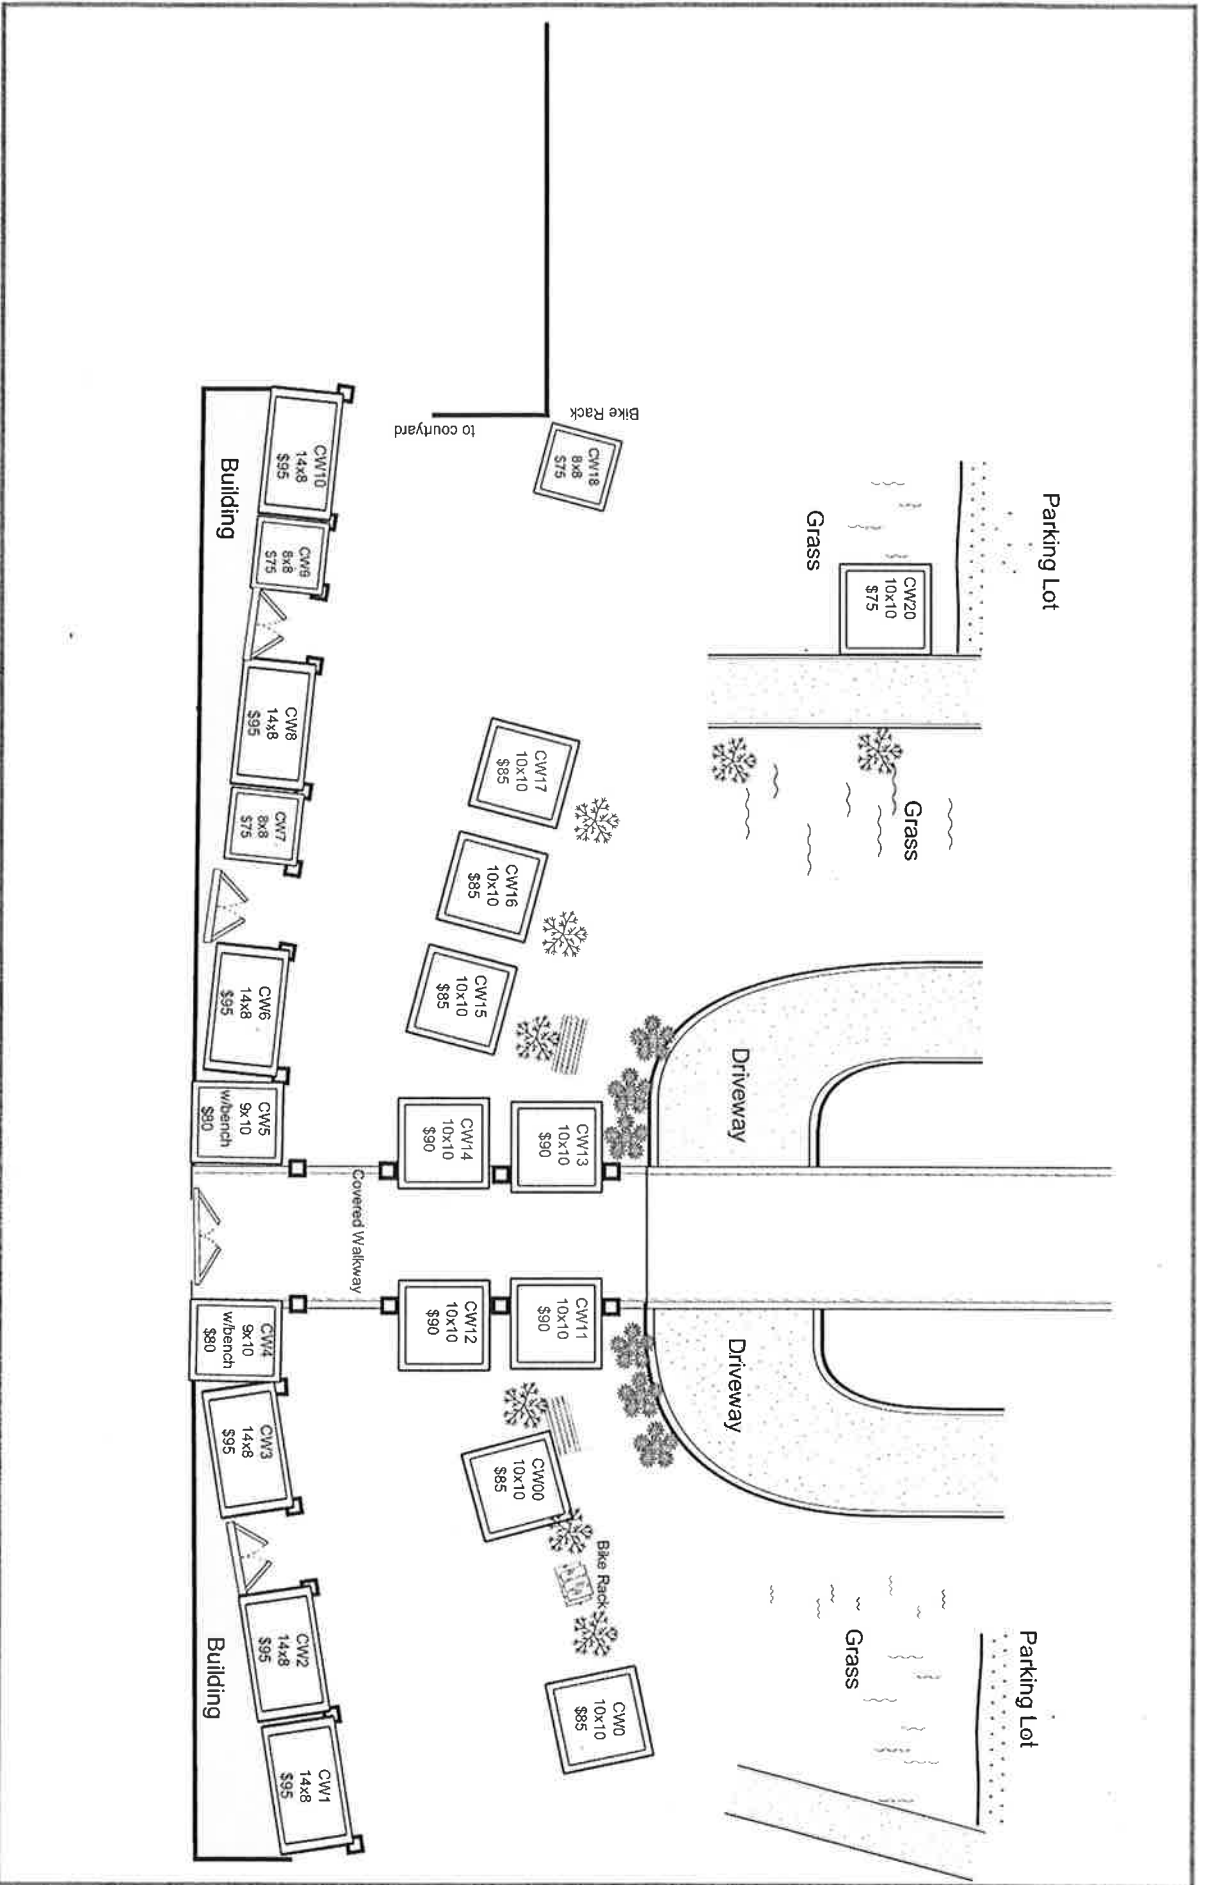

Circular Driveway - North Pole

Created for Craft Fair by denise watry

This floor plan is a representation and should not be relied on exclusively. Measurements should be verified to ensure accuracy.

powered by 2020 covia

MAKE ROOM

Covered Walkway - North Pole

Created for Craft Fair by Denise Watry

powered by 2020 loovia

URBAN BARN

RIGHT AT HOME

THE MAKE ROOM

This floor plan is a representation and should not be relied on exclusively. Measurements should be verified to ensure accuracy.

Grass Area 1 - North Pole

Created by denise watry

This floor plan is a representation and should not be relied on exclusively. Measurements should be verified to ensure accuracy.

powered by 2020 Icovia

URBAN BARN
RIGHT AT HOME