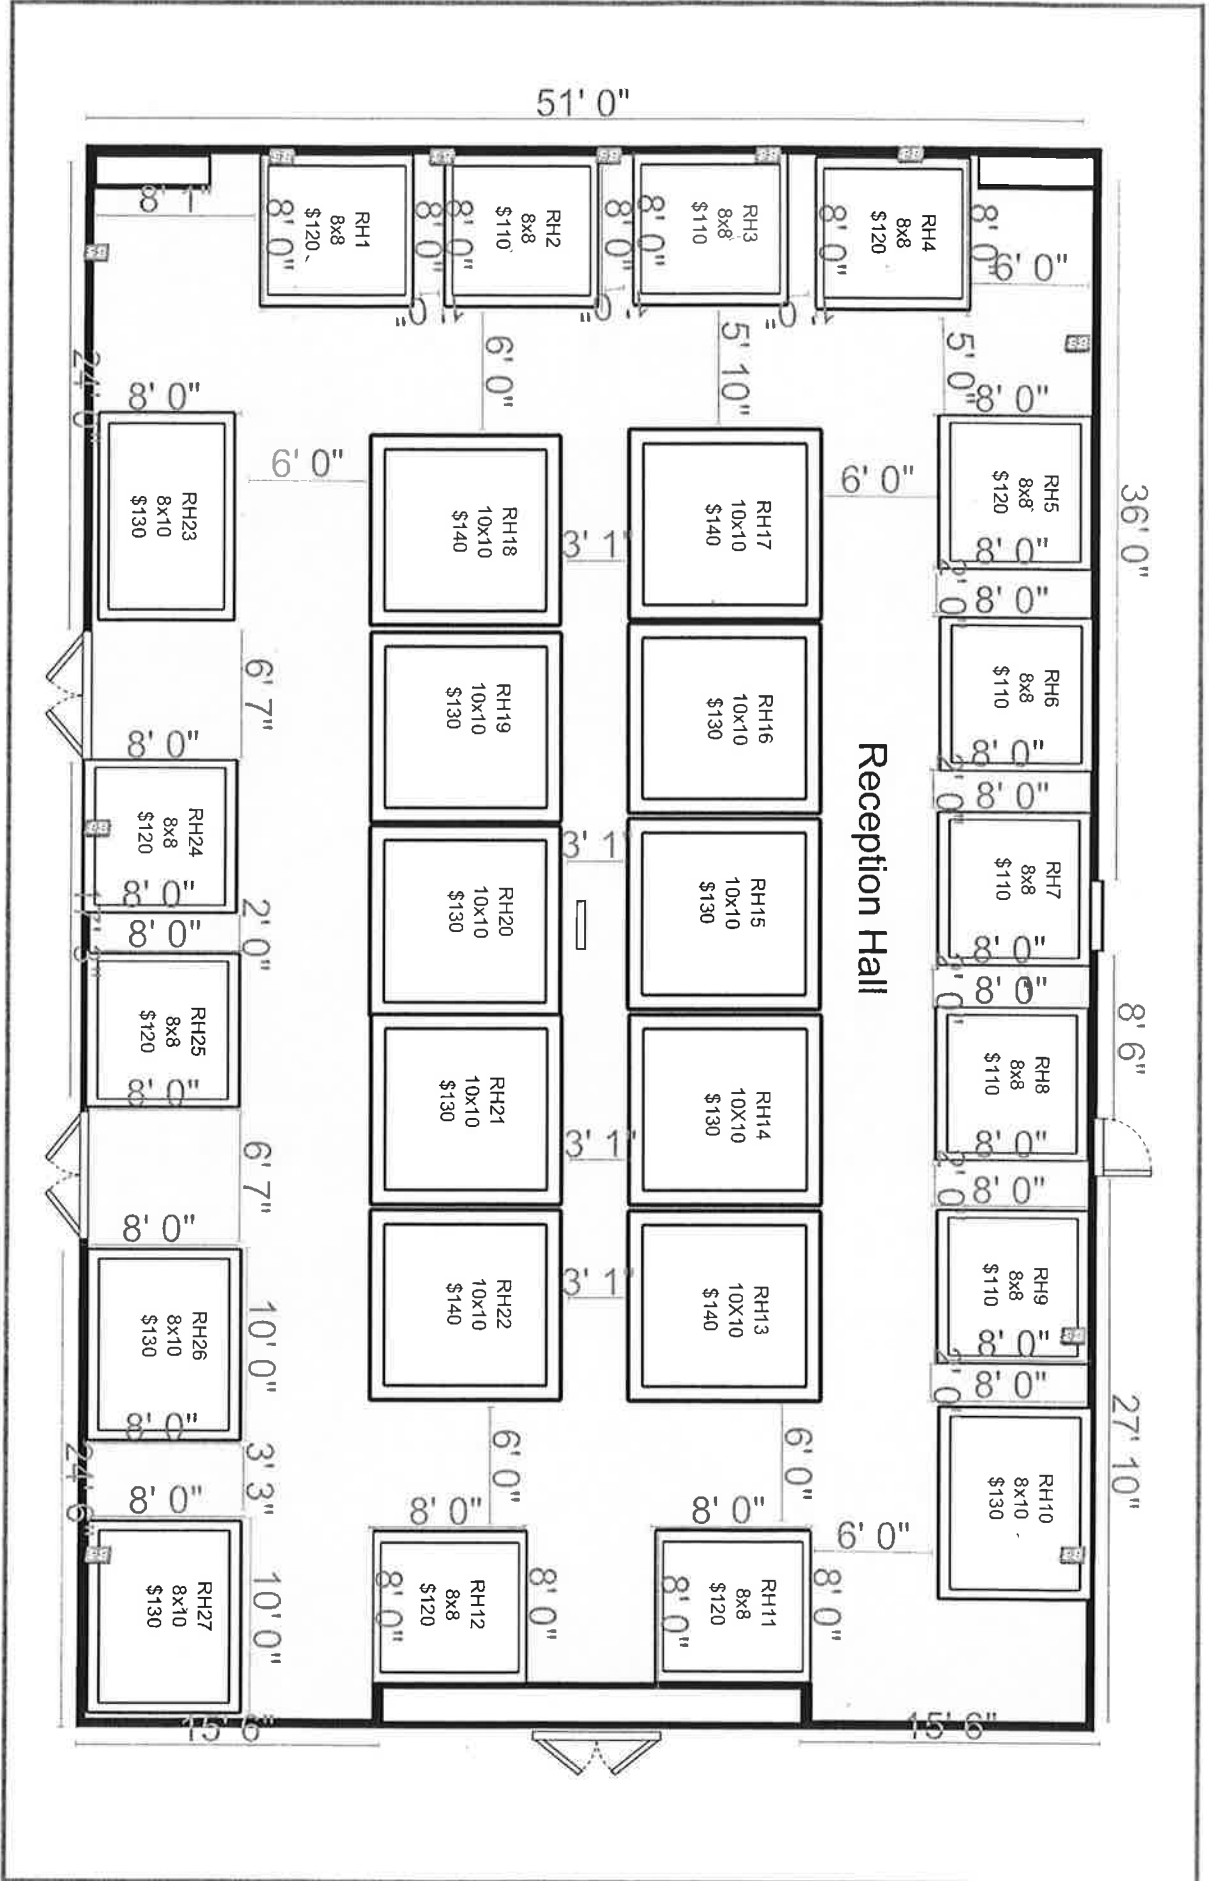

Lobby - Prancer

0 ft 12 ft

Created for Craft Fair 2015 by denise waty

This floor plan is a representation and should not be relied on exclusively. Measurements should be verified to ensure accuracy.

powered by 2020 icovia

URBAN BARN
RIGHT AT HOME

THE MAKE ROOM

FAB Meeting Room- Dancer

Created for Craft Fair by denise waty

This floor plan is a representation and should not be relied on exclusively. Measurements should be verified to ensure accuracy.

powered by 2020 Icovia

URBAN BARN
RIGHT AT HOME

THE MAKE ROOM

Meeting Rooms 1-2 Comet

Created for Craft Fair by denise watry

This floor plan is a representation and should not be relied on exclusively. Measurements should be verified to ensure accuracy.

URBAN BARN
RIGHT AT HOME

THE MAKE ROOM

Reception Hall - Rudolph

Created for Craft Fair 2015 by denise watry

powered by 2020 leovia

This floor plan is a representation and should not be relied on exclusively. Measurements should be verified to ensure accuracy.