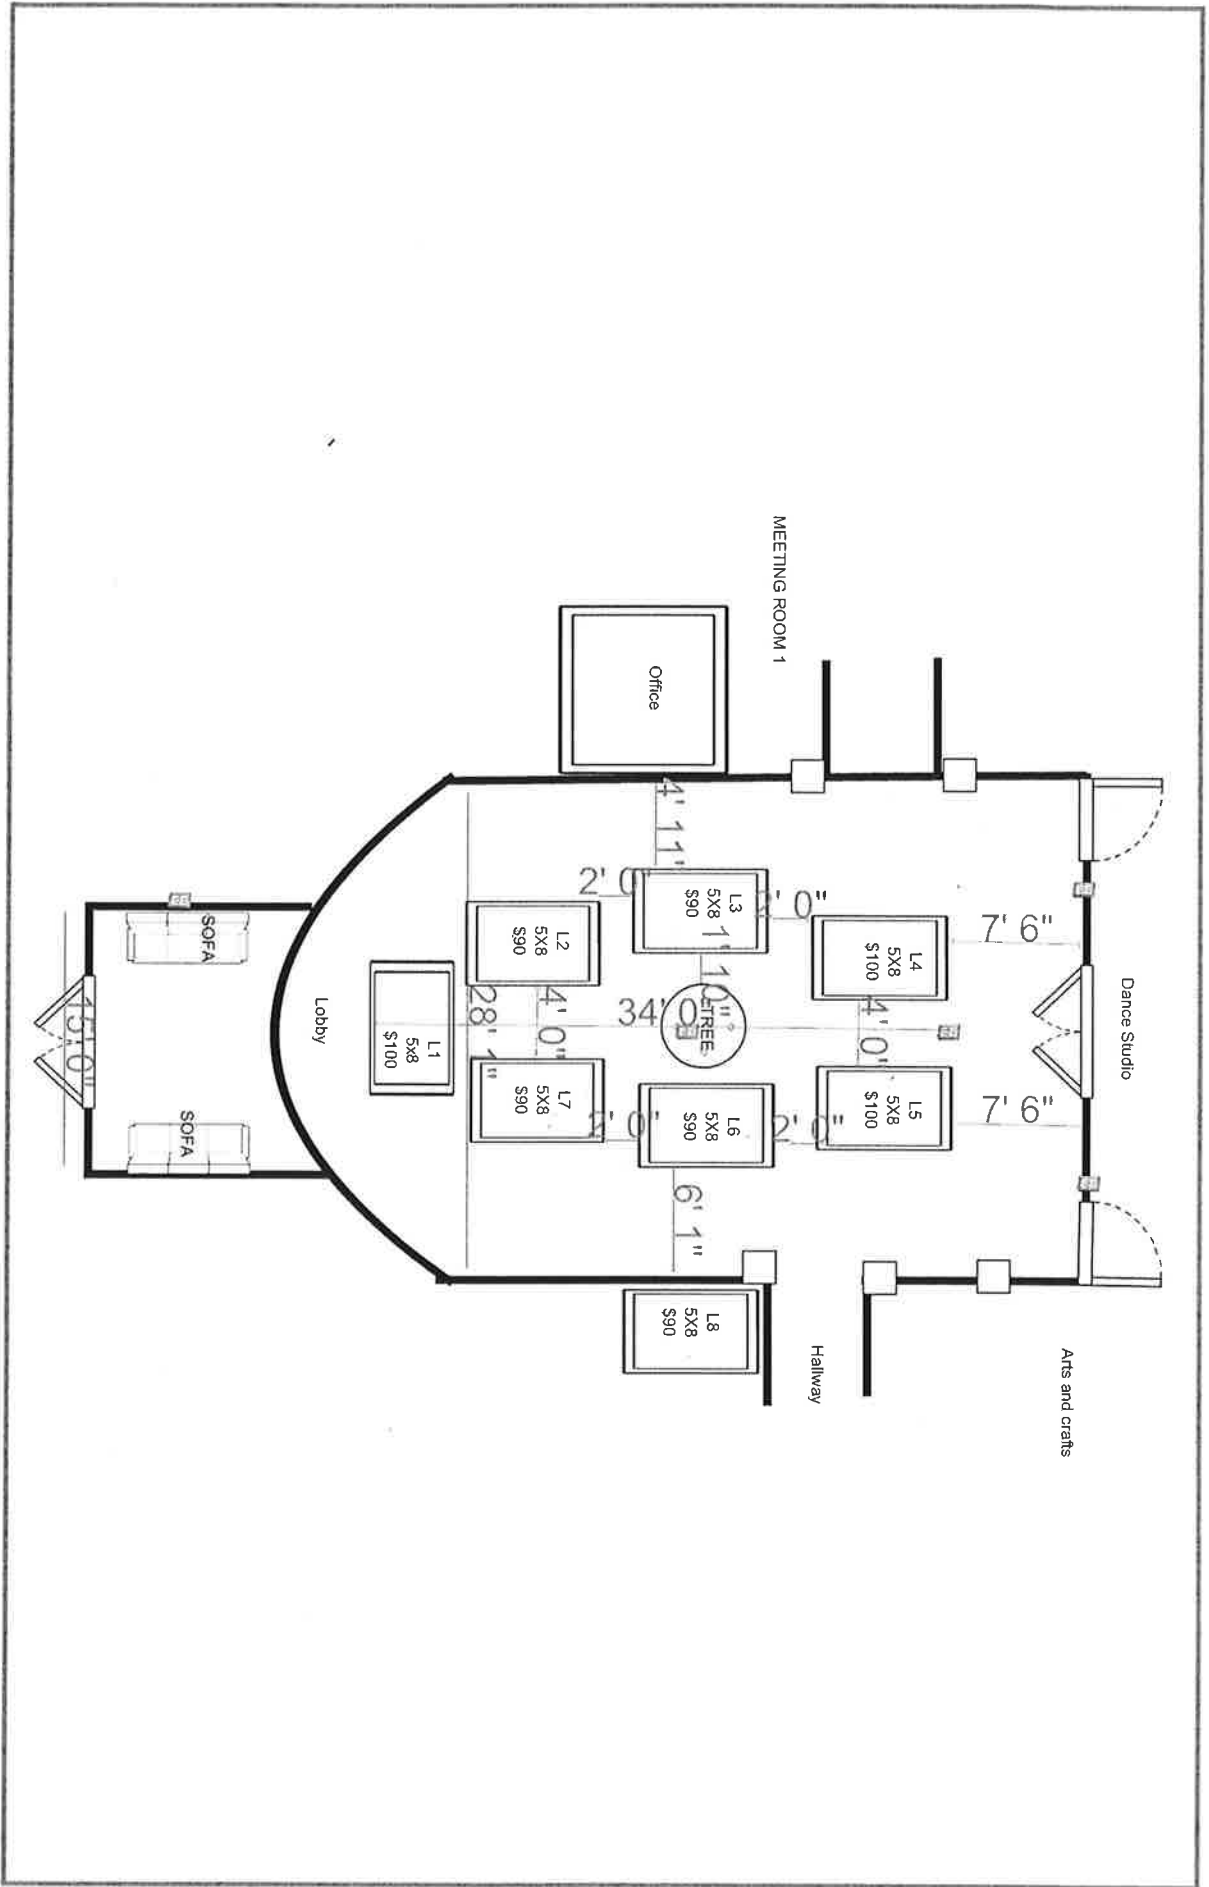

MAKE ROOM

Arts and Crafts room - Dasher

Created for Craft Fair by denise waty

This floor plan is a representation and should not be relied on exclusively. Measurements should be verified to ensure accuracy.

powered by 2020 icovia

URBAN BARN
RIGHT AT HOME

THE MAKE ROOM

Dance Studio - Vixen

Created by denise watry

powered by 2020 loovia

This floor plan is a representation and should not be relied on exclusively. Measurements should be verified to ensure accuracy.

Lobby - Prancer

0 ft 12 ft

Created for Craft Fair 2015 by denise waty

This floor plan is a representation and should not be relied on exclusively. Measurements should be verified to ensure accuracy.

powered by 2020 icovia

URBAN BARN
RIGHT AT HOME

THE MAKE ROOM

FAB Meeting Room- Dancer

Created for Craft Fair by denise waty

This floor plan is a representation and should not be relied on exclusively. Measurements should be verified to ensure accuracy.