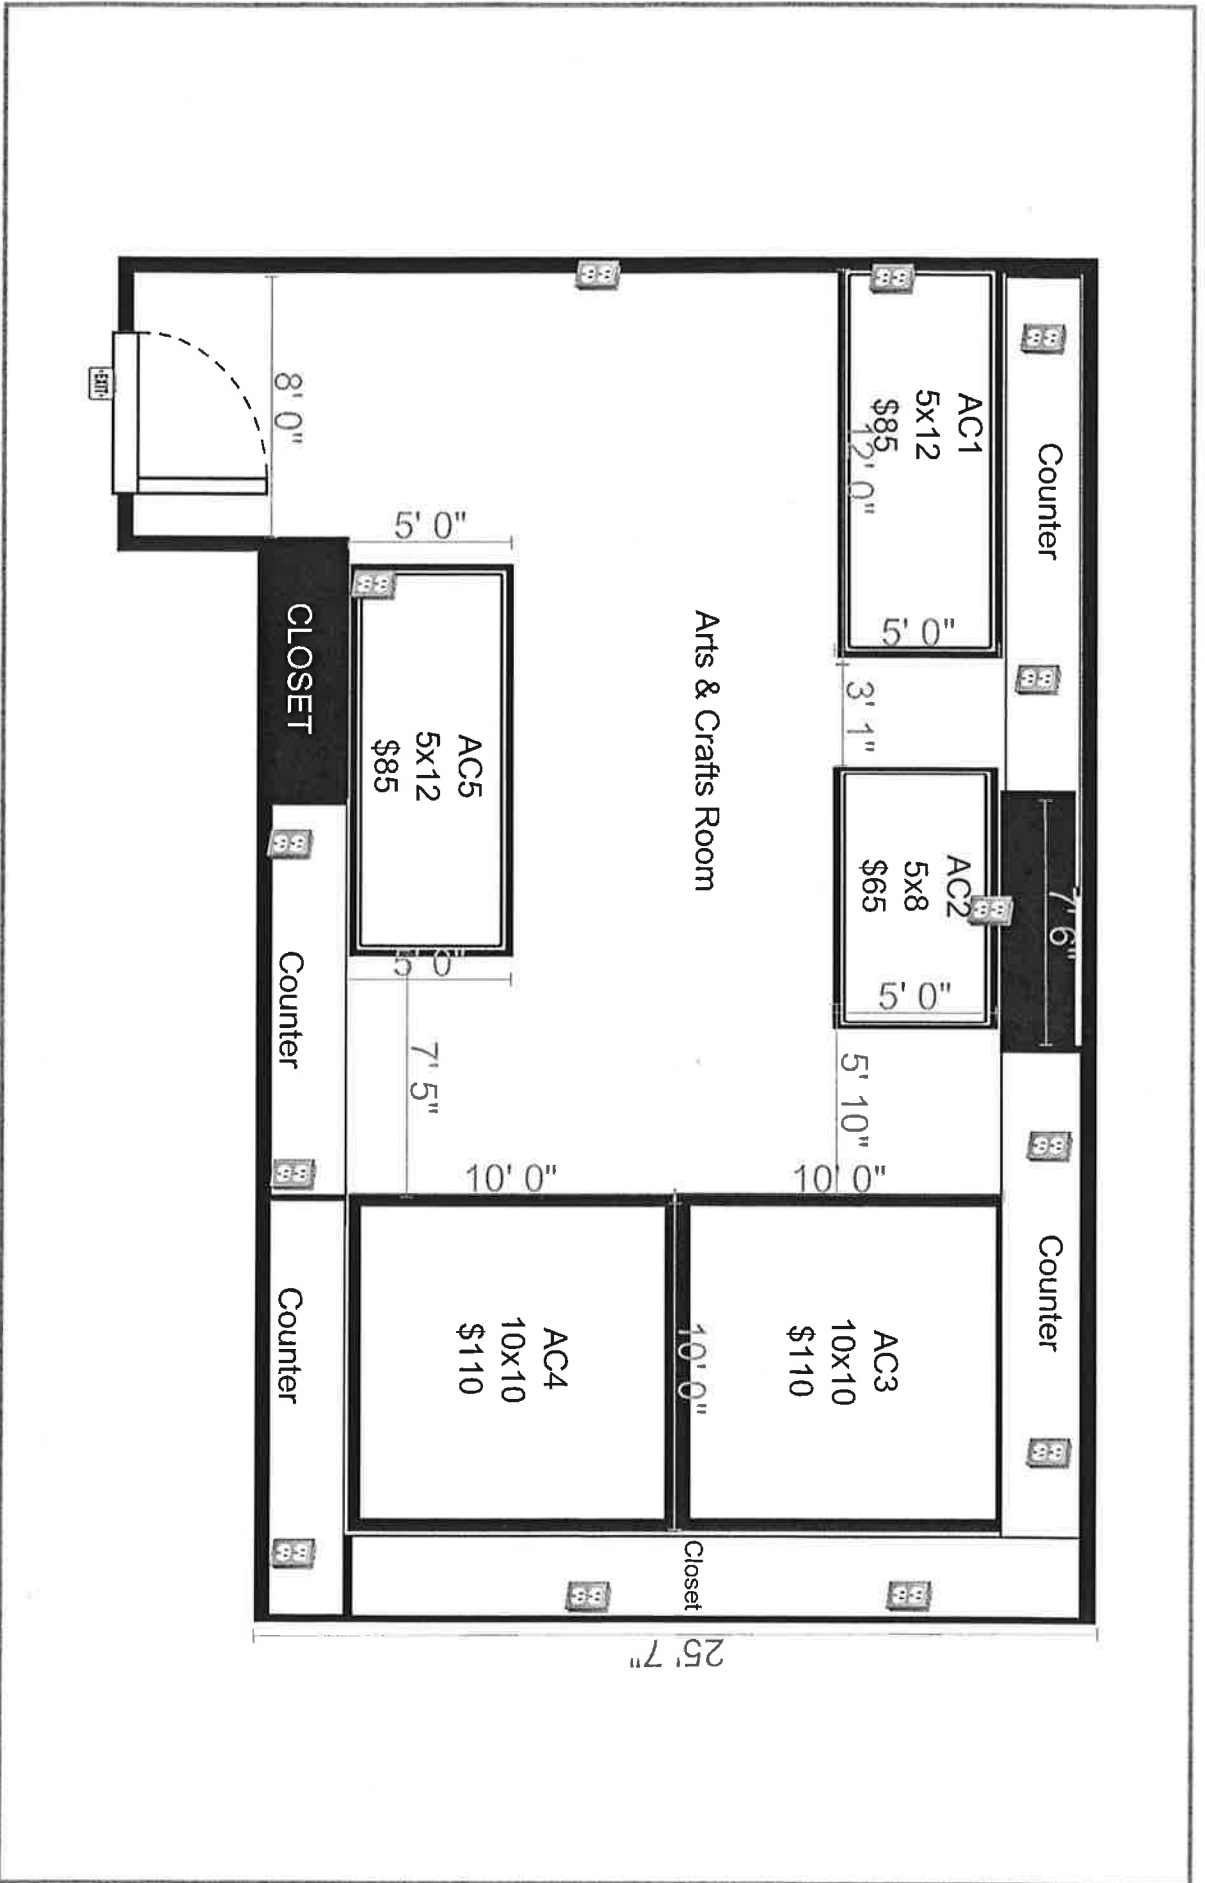

Activity Room - Donner

Created for Craft Fair 2016 by denise waty

This floor plan is a representation and should not be relied on exclusively. Measurements should be verified to ensure accuracy.

powered by 2020 Icovia

MAKE ROOM

Arts and Crafts room - Dasher

Created for Craft Fair by denise waty

This floor plan is a representation and should not be relied on exclusively. Measurements should be verified to ensure accuracy.

powered by 2020 icovia

URBAN BARN
RIGHT AT HOME

THE MAKE ROOM

Dance Studio - Vixen

Created by denise watry

powered by 2020 loovia

This floor plan is a representation and should not be relied on exclusively. Measurements should be verified to ensure accuracy.

Lobby - Prancer

0 ft 12 ft

Created for Craft Fair 2015 by denise waty

This floor plan is a representation and should not be relied on exclusively. Measurements should be verified to ensure accuracy.

powered by 2020 icovia