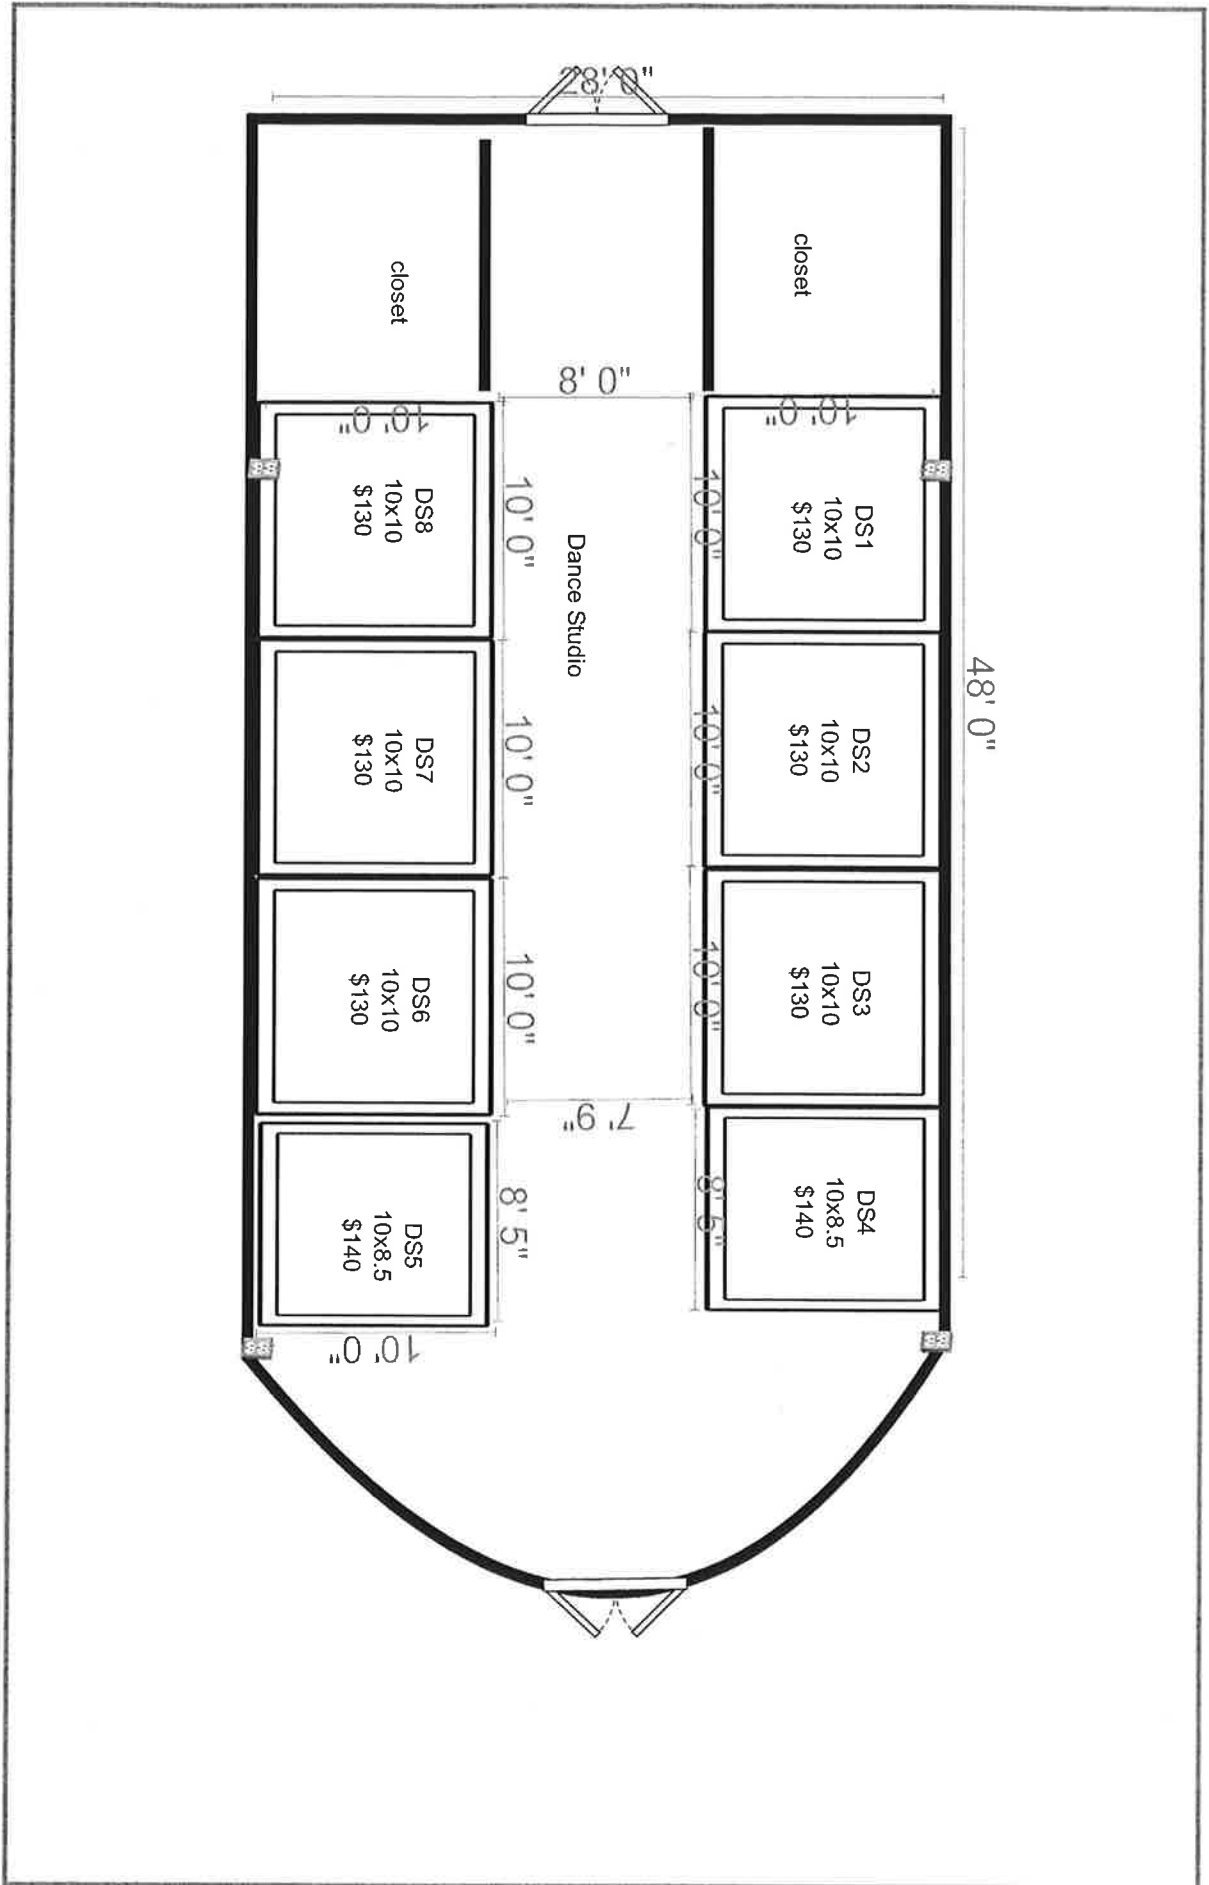

Activity Room - Donner

Created for Craft Fair 2016 by denise waty

This floor plan is a representation and should not be relied on exclusively. Measurements should be verified to ensure accuracy.

powered by 2020 Icovia

MAKE ROOM

Arts and Crafts room - Dasher

Created for Craft Fair by denise waty

This floor plan is a representation and should not be relied on exclusively. Measurements should be verified to ensure accuracy.

powered by 2020 icovia

URBAN BARN
RIGHT AT HOME

THE MAKE ROOM

Dance Studio - Vixen

Created by denise watry

powered by 2020 loovia

This floor plan is a representation and should not be relied on exclusively. Measurements should be verified to ensure accuracy.

Lobby - Prancer

0 ft 12 ft

Created for Craft Fair 2015 by denise waty

This floor plan is a representation and should not be relied on exclusively. Measurements should be verified to ensure accuracy.

powered by 2020 icovia