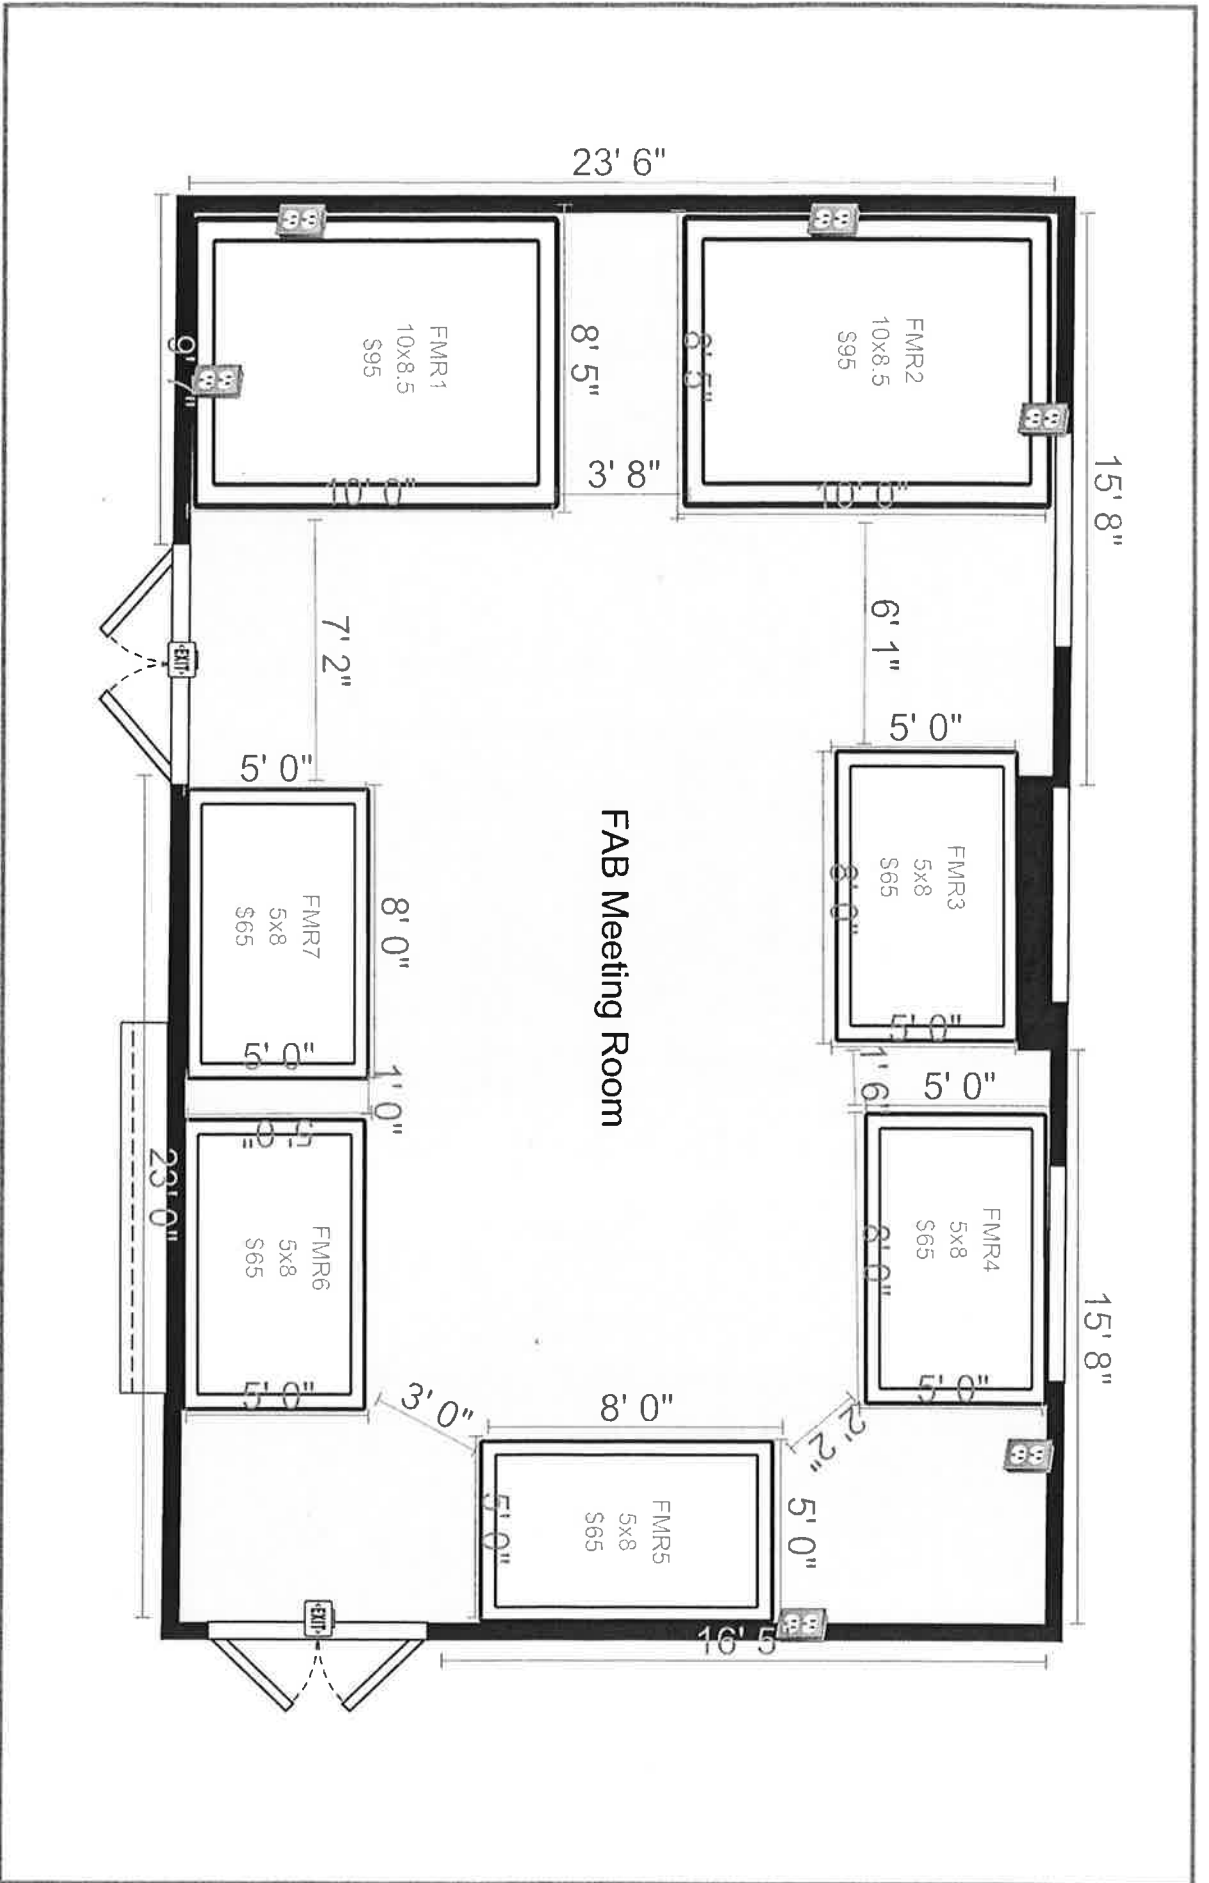

MAKE ROOM

Arts and Crafts room - Dasher

Created for Craft Fair by denise waty

This floor plan is a representation and should not be relied on exclusively. Measurements should be verified to ensure accuracy.

powered by 2020 icovia

URBAN BARN
RIGHT AT HOME

THE MAKE ROOM

Dance Studio - Vixen

Created by denise watry

powered by 2020 loovia

This floor plan is a representation and should not be relied on exclusively. Measurements should be verified to ensure accuracy.

Lobby - Prancer

0 ft 12 ft

Created for Craft Fair 2015 by denise waty

This floor plan is a representation and should not be relied on exclusively. Measurements should be verified to ensure accuracy.

powered by 2020 icovia

URBAN BARN
RIGHT AT HOME

THE MAKE ROOM

FAB Meeting Room- Dancer

Created for Craft Fair by denise waty

This floor plan is a representation and should not be relied on exclusively. Measurements should be verified to ensure accuracy.