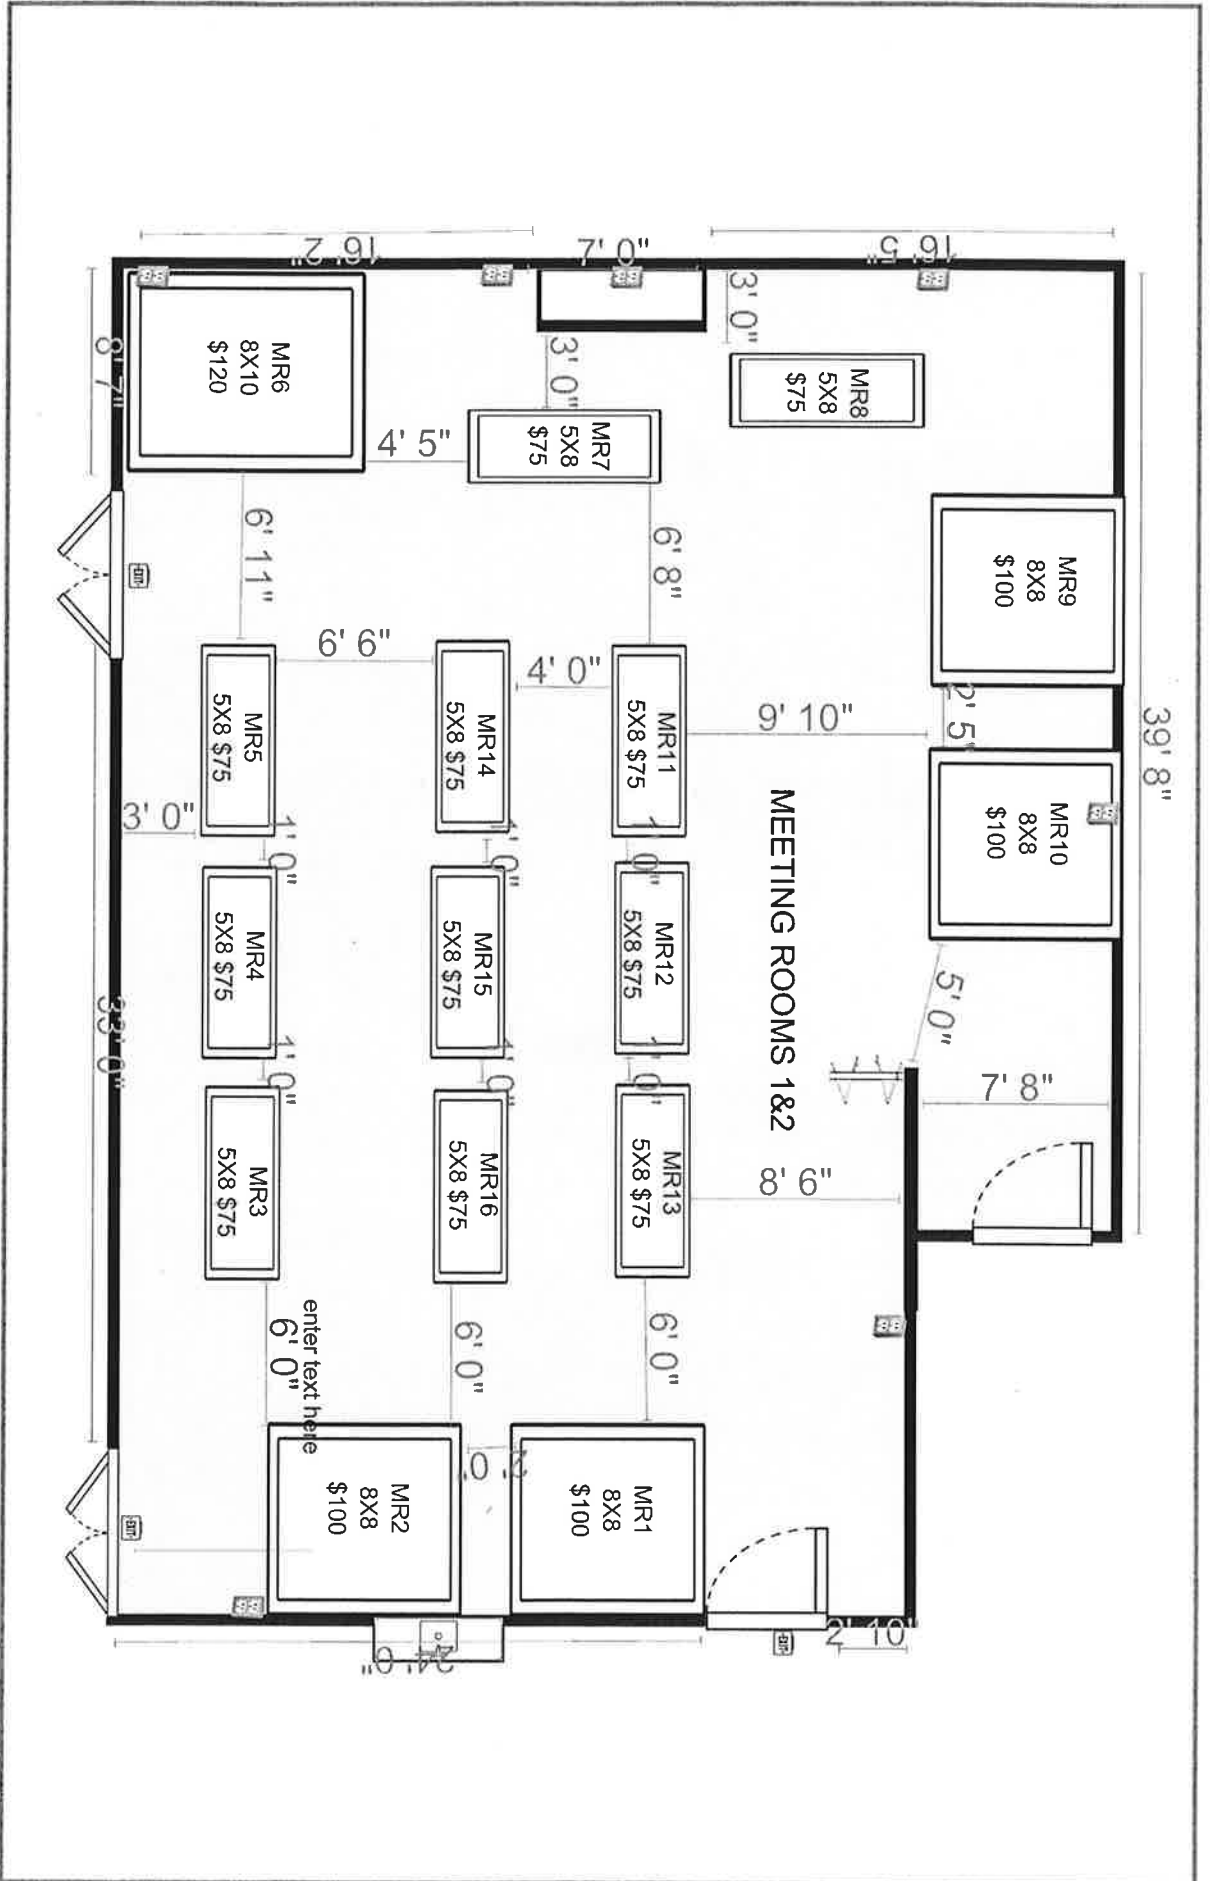

MAKE ROOM

Arts and Crafts room - Dasher

Created for Craft Fair by denise waty

This floor plan is a representation and should not be relied on exclusively. Measurements should be verified to ensure accuracy.

Lobby - Prancer

0 ft 12 ft

Created for Craft Fair 2015 by denise waty

This floor plan is a representation and should not be relied on exclusively. Measurements should be verified to ensure accuracy.

powered by 2020 icovia

URBAN BARN
RIGHT AT HOME

THE MAKE ROOM

FAB Meeting Room- Dancer

Created for Craft Fair by denise waty

This floor plan is a representation and should not be relied on exclusively. Measurements should be verified to ensure accuracy.

powered by 2020 Icovia

URBAN BARN
RIGHT AT HOME

THE MAKE ROOM

Meeting Rooms 1-2 Comet

Created for Craft Fair by denise watry

This floor plan is a representation and should not be relied on exclusively. Measurements should be verified to ensure accuracy.