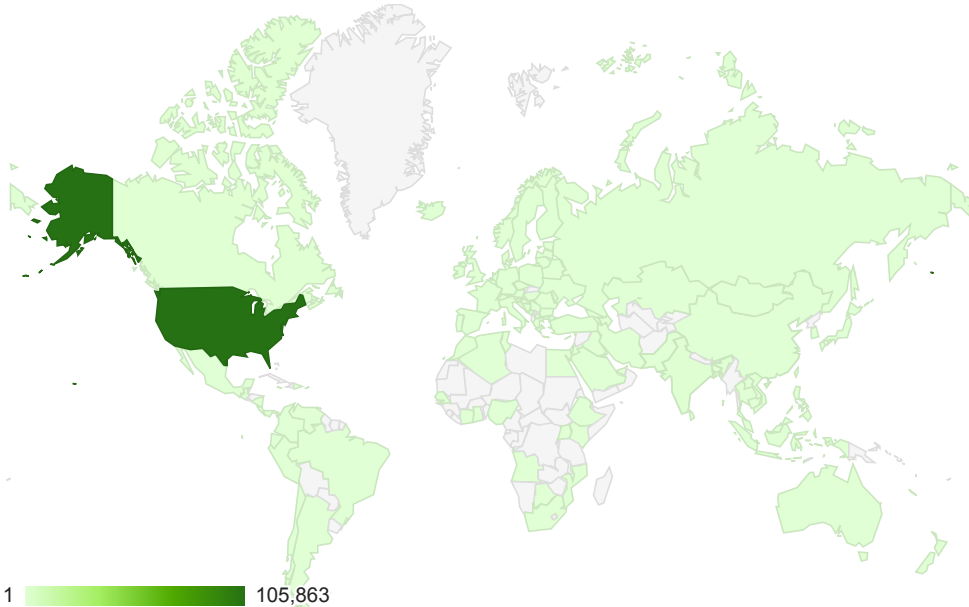

[view full report](#)

Traffic Sources Overview

% of visits: 100.00%

Overview

108,094 people visited this site

- **64.10% Search Traffic**
69,285 Visits
- **10.97% Referral Traffic**
11,857 Visits
- **24.93% Direct Traffic**
26,952 Visits

Keyword	Visits	% Visits
1. (not provided)	9,193	13.27%
2. city of roseville	5,755	8.31%
3. roseville ca	2,394	3.46%
4. roseville library	2,129	3.07%
5. roseville electric	1,513	2.18%
6. roseville police department	1,390	2.01%
7. roseville public library	939	1.36%
8. city of roseville ca	904	1.30%
9. roseville	891	1.29%
10. roseville, ca	671	0.97%

[view full report](#)

Location

% of visits: 100.00%

Map Overlay

Site Usage

Visits 108,094 <small>% of Total: 100.00% (108,094)</small>	Pages / Visit 2.48 <small>Site Avg: 2.48 (0.00%)</small>	Avg. Visit Duration 00:02:13 <small>Site Avg: 00:02:13 (0.00%)</small>	% New Visits 47.12% <small>Site Avg: 47.12% (0.00%)</small>	Bounce Rate 53.32% <small>Site Avg: 53.32% (0.00%)</small>
---	--	--	---	--

Country / Territory	Visits	Pages / Visit	Avg. Visit Duration	% New Visits	Bounce Rate
1. United States	105,863	2.49	00:02:14	46.40%	53.05%
2. India	304	2.37	00:02:04	74.01%	64.47%
3. Canada	249	2.49	00:01:50	78.31%	57.83%
4. Philippines	173	3.09	00:01:31	76.88%	49.13%
5. (not set)	125	2.47	00:02:19	67.20%	60.00%
6. Australia	96	1.33	00:01:08	67.71%	82.29%
7. United Kingdom	83	2.04	00:01:45	85.54%	60.24%
8. Germany	66	2.64	00:02:44	89.39%	63.64%
9. Mexico	58	1.98	00:00:50	81.03%	56.90%
10. Brazil	55	1.33	00:00:15	92.73%	89.09%