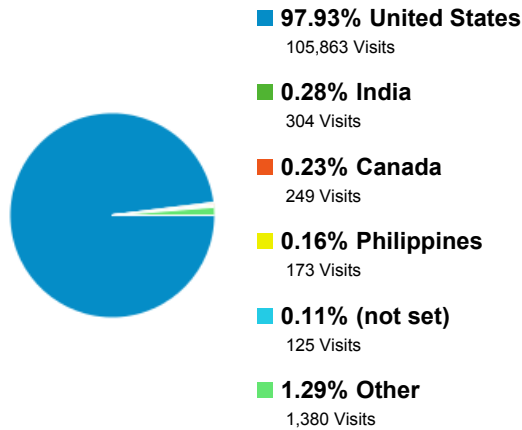

Avg. Visit Duration

% New Visits

Pageviews

Pages / Visit

Visits by Country / Territory