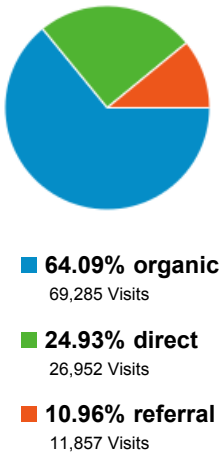

Monthly Update

Visits

Unique Visitors Overview

Visits

Bounce Rate

Traffic Sources Overview

Avg. Visit Duration

% New Visits

Visitors Overview

% of visits: 100.00%

Overview

72,149 people visited this site

Visits: 108,094

Unique Visitors: 72,149

Pageviews: 268,366

Pages / Visit: 2.48

[view full report](#)

Traffic Sources Overview

% of visits: 100.00%

Overview

108,094 people visited this site

- **64.10% Search Traffic**
69,285 Visits
- **10.97% Referral Traffic**
11,857 Visits
- **24.93% Direct Traffic**
26,952 Visits

Country / Territory	Visits	Pages / Visit	Avg. Visit Duration	% New Visits	Bounce Rate
1. United States	105,863	2.49	00:02:14	46.40%	53.05%
2. India	304	2.37	00:02:04	74.01%	64.47%
3. Canada	249	2.49	00:01:50	78.31%	57.83%
4. Philippines	173	3.09	00:01:31	76.88%	49.13%
5. (not set)	125	2.47	00:02:19	67.20%	60.00%
6. Australia	96	1.33	00:01:08	67.71%	82.29%
7. United Kingdom	83	2.04	00:01:45	85.54%	60.24%
8. Germany	66	2.64	00:02:44	89.39%	63.64%
9. Mexico	58	1.98	00:00:50	81.03%	56.90%
10. Brazil	55	1.33	00:00:15	92.73%	89.09%